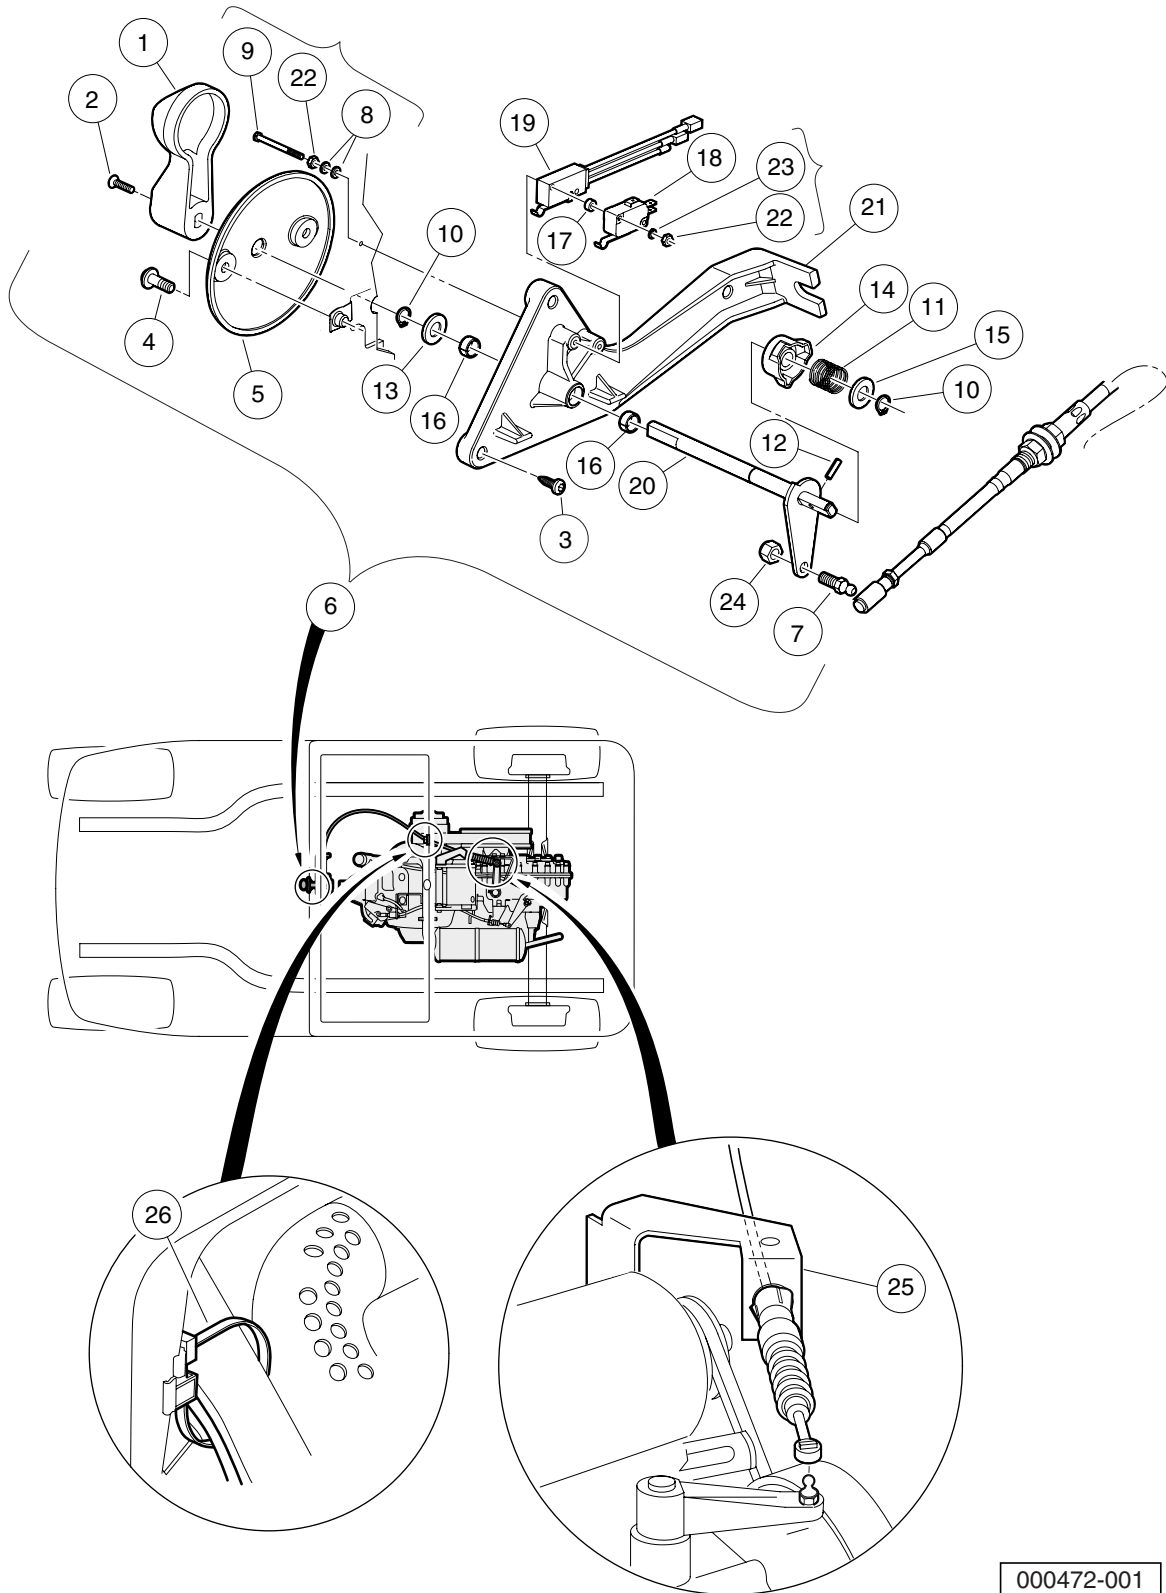

11
G

000472-001

FORWARD/REVERSE SHIFTER ASSEMBLY – GASOLINE VEHICLE

ITEM	PART NO.	DESCRIPTION	QTY
		1 2 3 4	
1	1012987	Handle, FNR	1
2	1015064	Screw, #8-32 X 0.63 Machine	1
3	102296040	Screw, Torx Pan Hd Pt, M6 X 40	3
4	102296920	Screw, M6 Torx Bttn Hd Sems	2
5	102512001	Bezel, FNR Gas	1
6	102514601	Assembly - Gas F-n-r Shifter (includes items 7 through 24)	1
7	1010954	Stud, 1/4-28 X 0.560 Ball	1
8	1012431	Washer, #4 Flat	4
9	1012594	Screw, #4-40 Machine	2
10	1013589	Ring, 0.338" Internal Retaining	2
11	1013590	Spring, FNR Cam	1
12	1013591	Pin, 1/8 X 1/2 Roll	1
13	1014065	Washer, 0.38" ID Delrin Flat	1
14	1014089	Neutral Lockout Cam Kit (includes item 15)	1
15	1014065	Washer, 0.38" ID Delrin Flat	1
16	1014145	Bushing, Secondary Weight, Split	2
17	1014727	Washer, #4 Nylon Flat	2
18	1014807	Switch, Limit	1
19	101979101	Assembly, Switch, Limit	1
20	102515301	Weldment, F-n-r Gas	1
21	102515601	Base, Gas FNR Shifter	1
22	8057	Nut, #4-40 Hex Machine	4
23	8058	Lockwasher, #4 Helical Split	2
24	8717	Locknut, 1/4-28 Nylon Insert	1
25	102515501	Bracket, Trans Cable Support	1
26	102554901	Clip,edge,trans Shift Cable	1

11
G