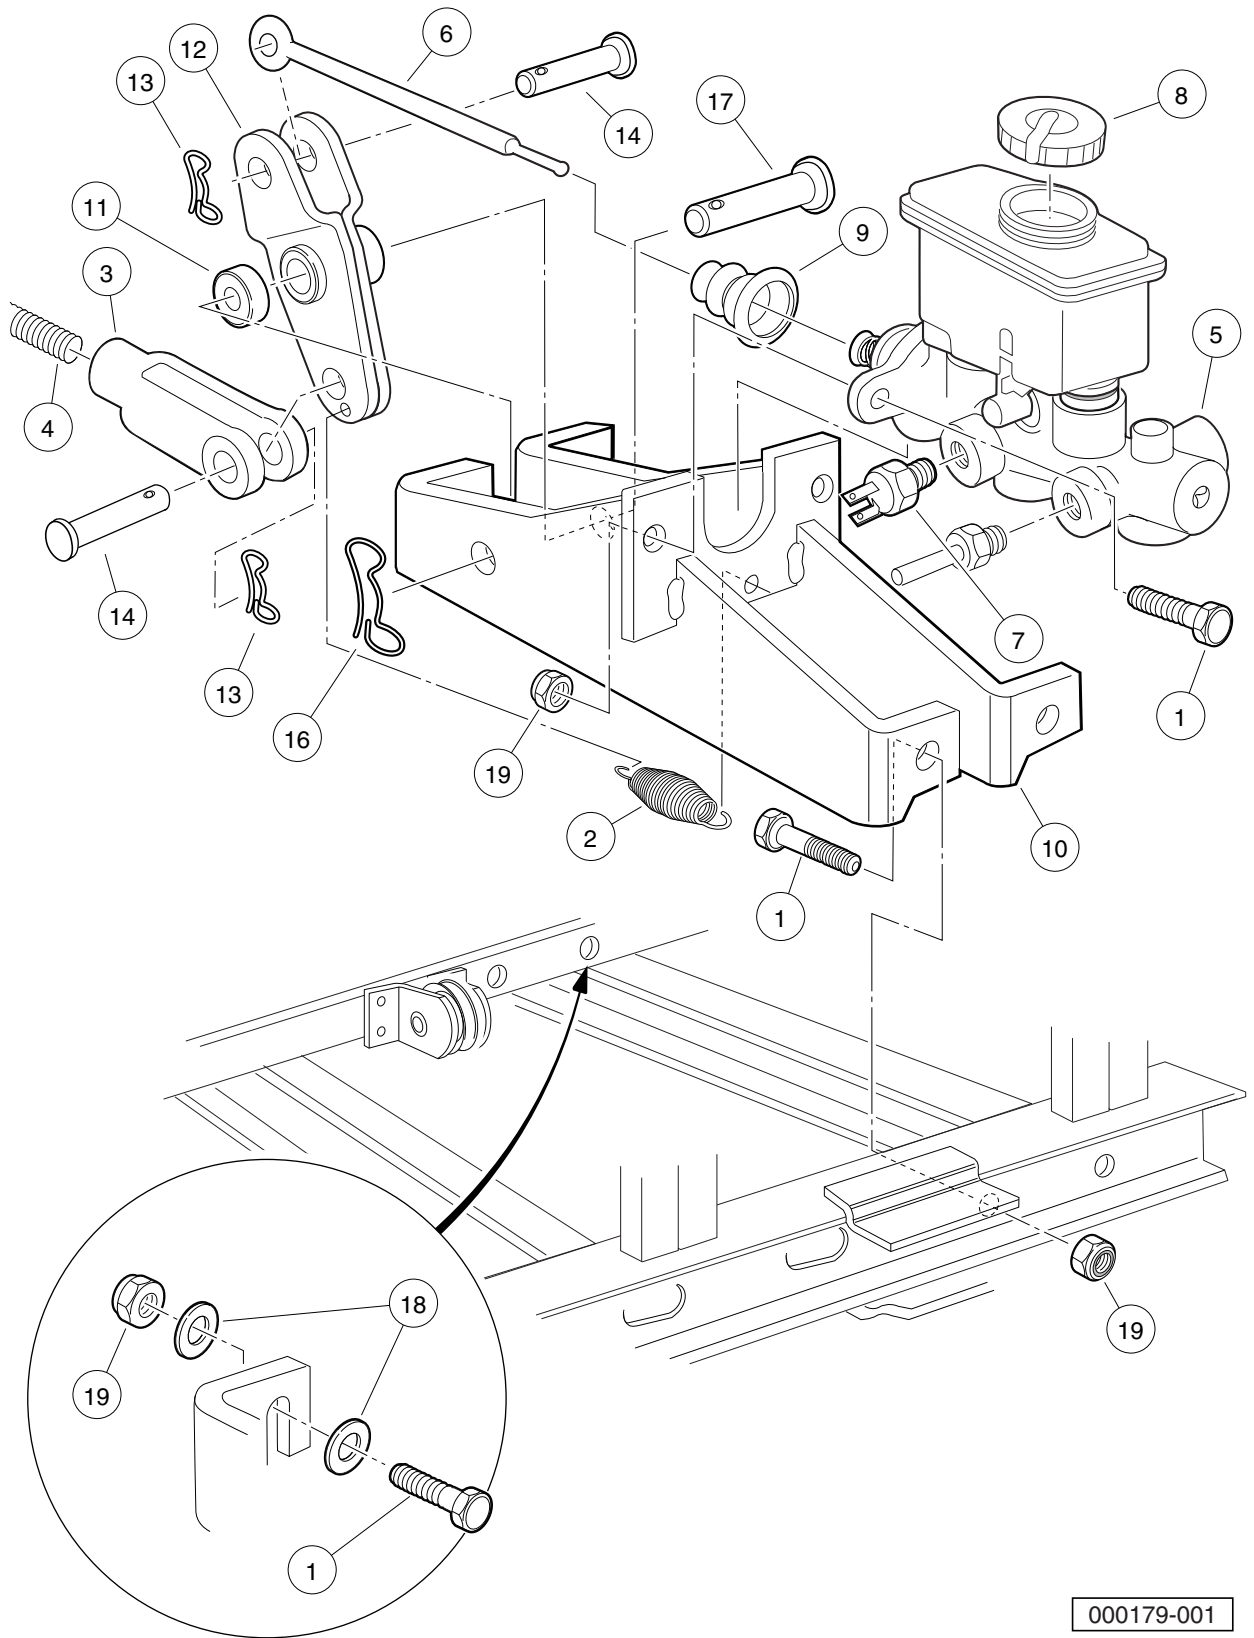

4
G

000179-001

MASTER CYLINDER

4

G

ITEM	PART NO.	DESCRIPTION	QTY
		1 2 3 4	
1	1010934	Screw, 5/16-18 X 1.00 Hex Cap	6
2	1013531	Spring, Brake Return	1
3	101806102	Clevis	1
4	101953105	Rod, Equalizer, 13.30"	1
5	102033201	Master Cylinder (includes items 6 through 9)	1
6	102051201	Push Rod	1
7	102051301	Pressure Switch	1
8	102051401	Filler Cap Asm	1
9	8574	Master Cylinder Boot	1
10	102054401	Support Leg Brace Asm	1
11	102057801	Spacer	1
12	102310001	Bell Crank	1
13	102323101	Pin, Bow Tie Locking	2
14	102323201	Pin, 3/8 X 1-5/16 Clevis	2
15	102339201	Plug, 3/8 X 24	1
16	102518901	Pin, Bow Tie 0.120 X 2.750	1
17	102519001	Pin, 1/2 X 2-1/2 Clevis	1
18	1241	Washer, 5/16 Type A Flat	4
19	7473	Locknut, 5/16-18 Nylon Insert	6