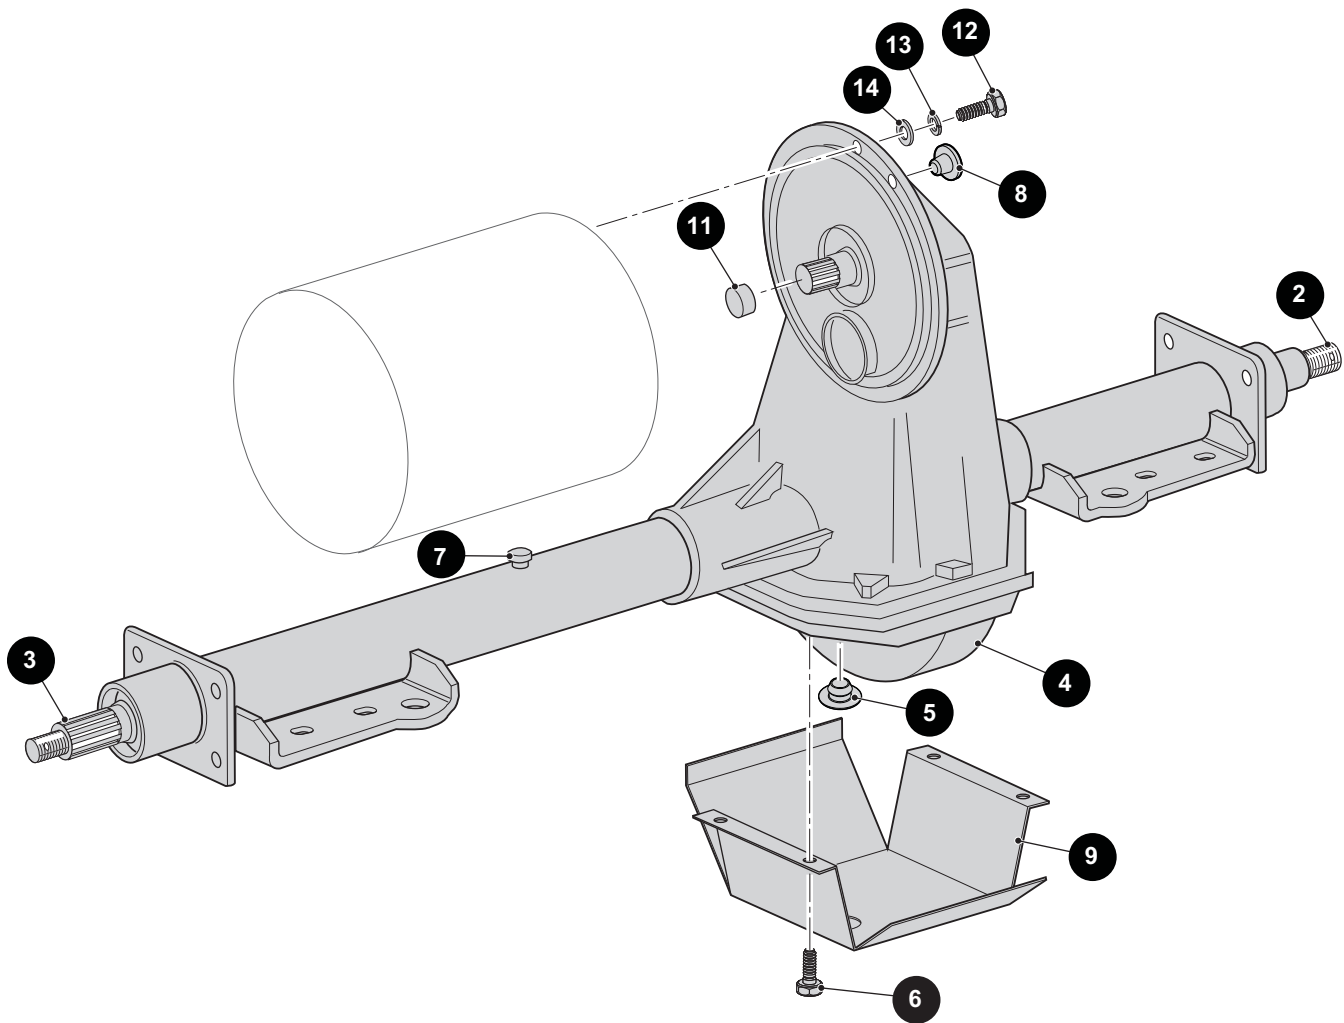

REAR AXLE

1 REAR AXLE ASSEMBLY includes items 2 - 7

When ordering parts, please specify the model and serial number of the product.

* Indicates a component that is not available as an individual part.

*** Indicates consult Customer Service Department for additional information.

ITEM	PART NO.	1 2 3 4 5	DESCRIPTION	QTY.
1	73500G01		REAR AXLE ASSEMBLY (INCLUDES ITEMS 2 - 7)	1
2	614209		AXLE SHAFT (PASSENGER SIDE).....	1
3	614208		AXLE SHAFT (DRIVER SIDE)	1
4	620348		DIFFERENTIAL COVER	1
5	620347		RUBBER PLUG	1
6	15558G1		FLANGED BOLT, 5/16" - 18 X 3/4" LG	10
7	73050G01		VENT	1
8	624110		PLUG	3
9	72763G02		SCUFF GUARD	1
10				
11	24261G1		SPLINE BUMPER (SEE ELECTRIC MOTOR)	1
12	00797G2		HEX HEAD BOLT, 1/4" - 20 X 1 1/4" LG	3
13	00664G7		LOCK WASHER, 1/4"	3
14	01110G01		FLAT WASHER 1/4"	3