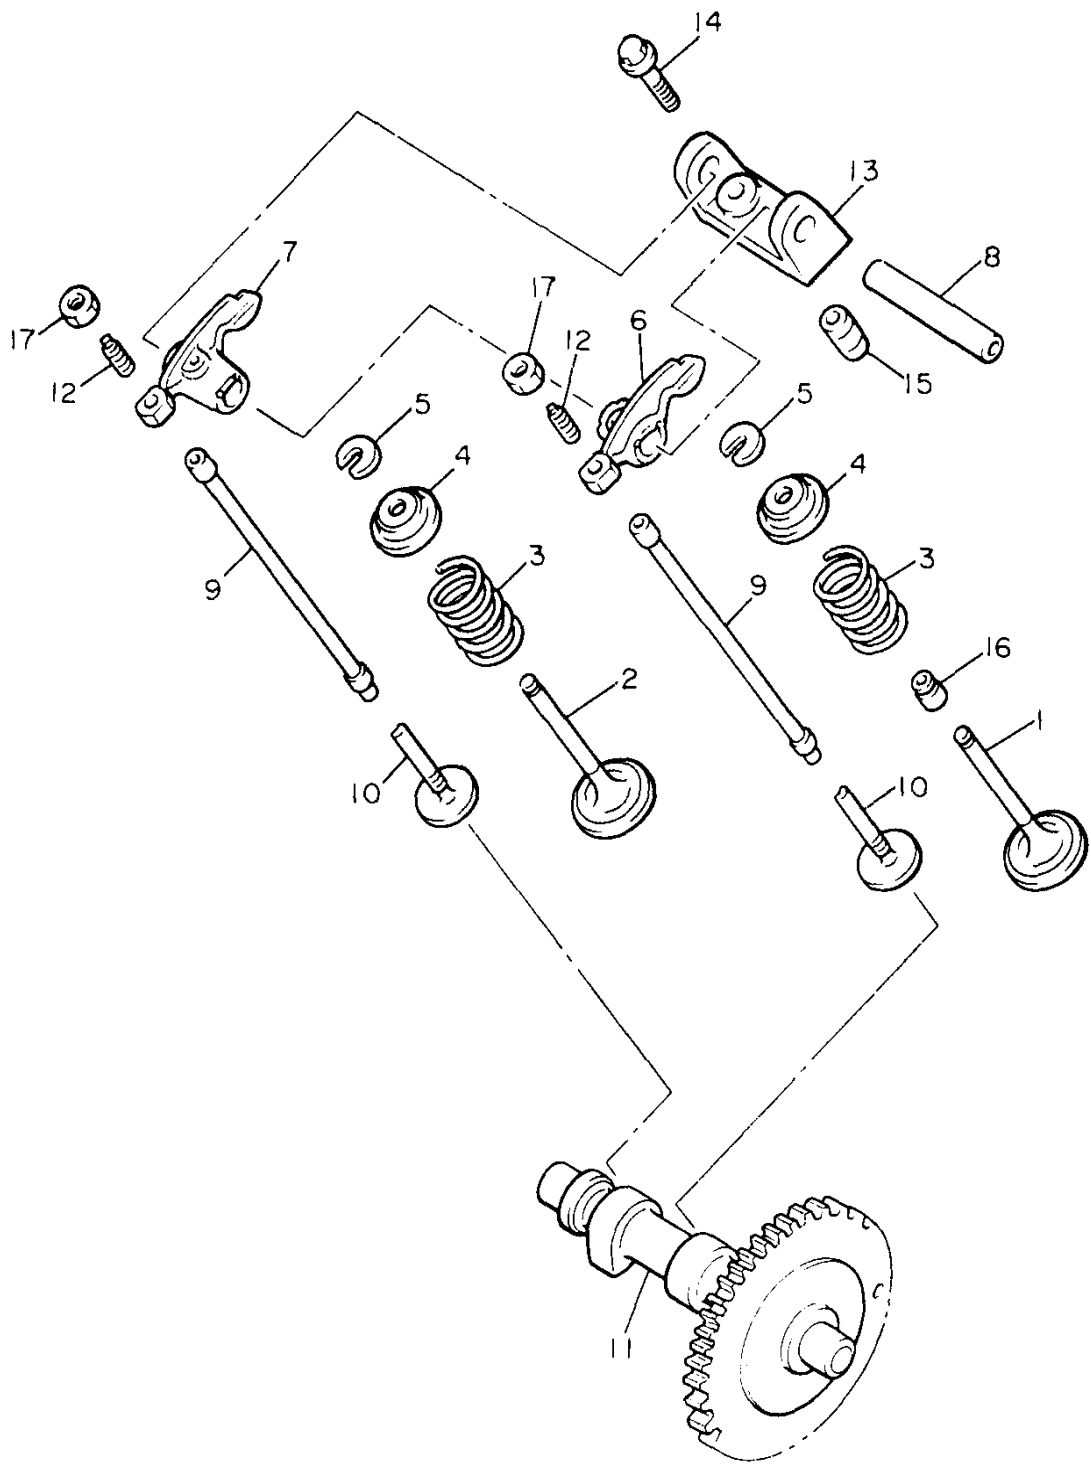

CAMSHAFT - VALVE

Ref. No.	Part Number	Description	Qty	Remarks
1	J38-12111-01-00	VALVE, INTAKE	1	
2	J38-12121-01-00	VALVE, EXHAUST	1	
3	90501-264A9-00	SPRING, COMPRESSION	2	
4	J38-12117-01-00	RETAINER, VALVE SPRING ..	2	
5	J38-12118-00-00	COTTER, VALVE	2	
6	J38-12151-01-00	ARM, VALVE ROCKER	1	
7	J38-12161-01-00	ARM, VALVE ROCKER 2	1	
8	J38-12156-00-00	SHAFT, ROCKER 2	1	
9	J38-12154-00-00	ROD, VALVE PUSH	2	
10	J38-12153-00-00	LIFTER, VALVE	2	
11	J38-12171-00-00	CAMSHAFT 1	1	
12	J38-12159-00-00	SCREW, VALVE ADJUSTING ..	2	
13	J38-12152-00-00	SUPPORT, ROCKER ARM	1	
14	95817-06030-00	BOLT, FLANGE	2	
15	91810-09014-00	PIN, DOWEL	2	
16	5H0-12119-00-00	SEAL, VALVE STEM	1	
17	90170-06128-00	NUT	2	

J38100-8030