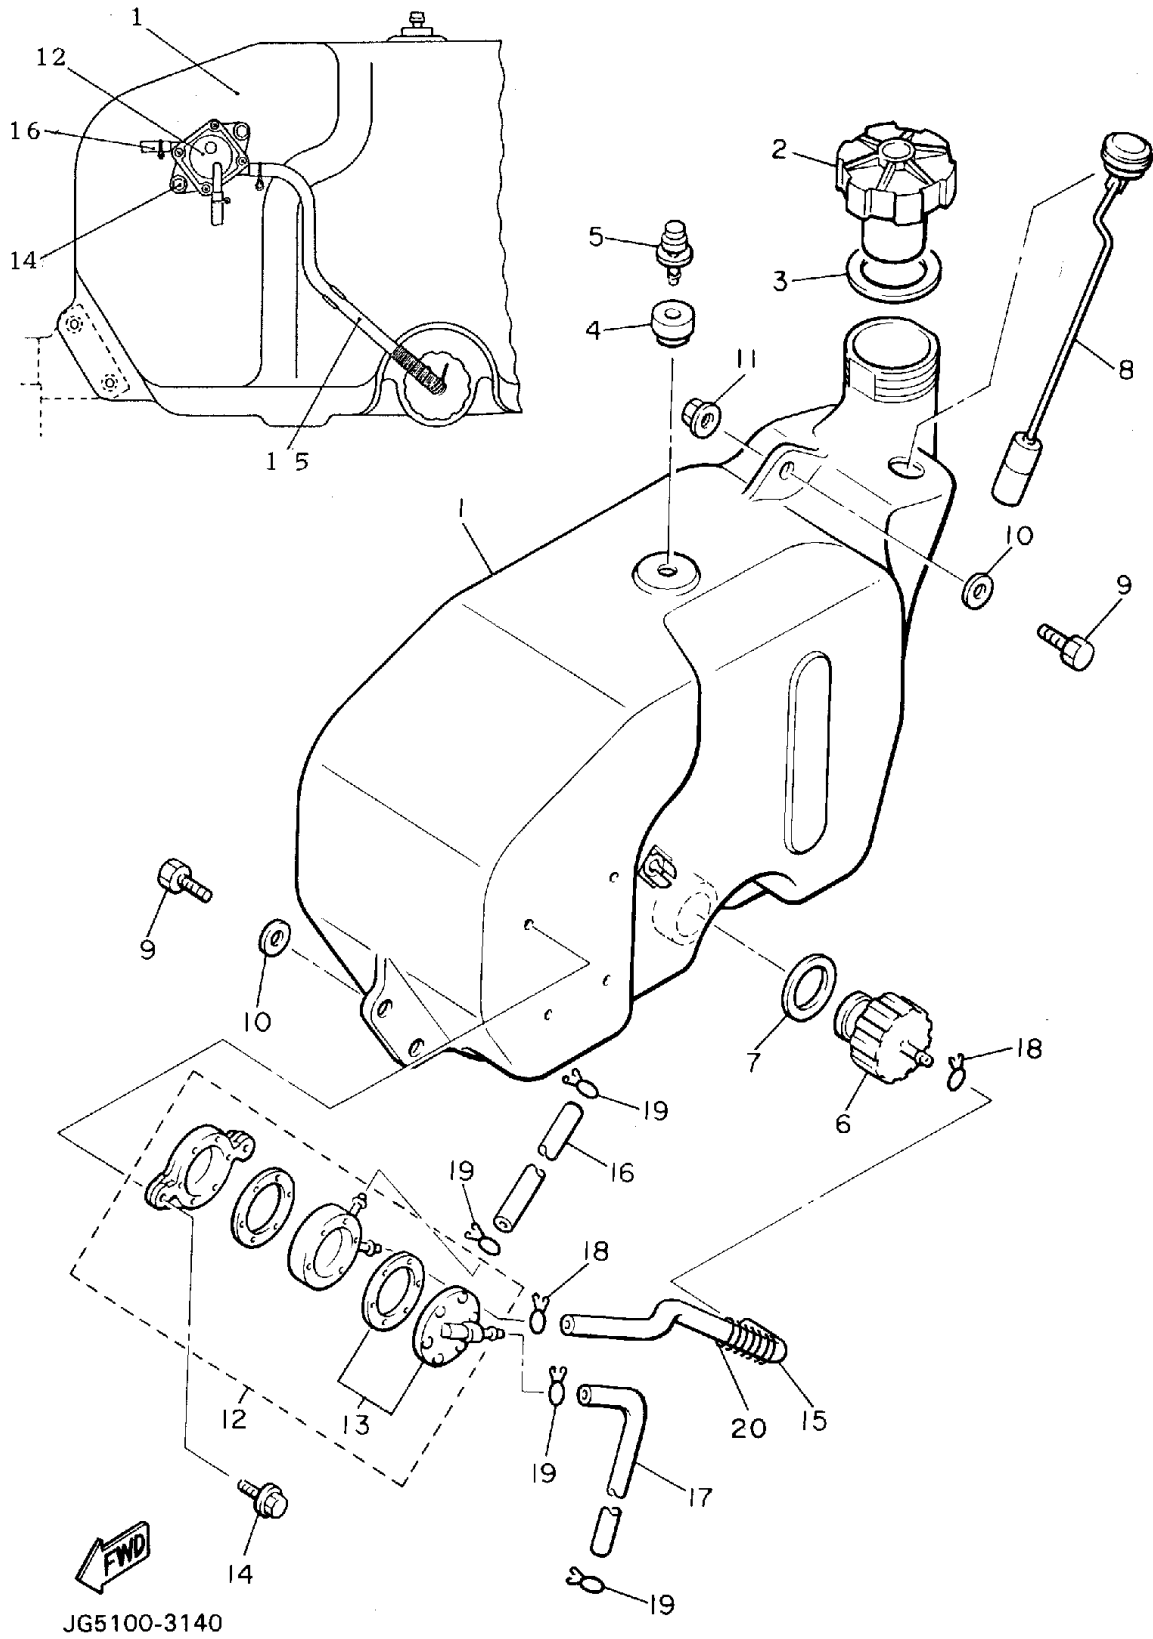

FUEL TANK

Ref. No.	Part Number	Description	Qty	Remarks
1	J55-F4111-11-00	TANK, FUEL	1	YPAD
2	J24-24620-01-00	BODY CAP ASSEMBLY	1	
3	J10-24612-00-00	GASKET, CAP	1	
4	J10-21773-00-00	GROMMET	1	
5	J24-24460-01-00	RELEASE VALVE ASSEMBLY.	1	
6	8R4-24560-00-00	FILTER ASSEMBLY.	1	
7	8F3-24564-00-00	GASKET	1	
8	J38-85710-02-00	FUEL LEVEL GAUGE ASSEMBLY.	1	
9	97502-08425-00	BOLT	3	
10	90201-08748-00	WASHER, PLATE	3	
11	95701-08500-00	NUT, FLANGE	1	
12	JG5-24410-00-00	FUEL PUMP ASSEMBLY	1	
13	J38-24452-10-00	. COVER	1	
14	95811-06014-00	BOLT, FLANGE	2	
15	JG5-24311-00-00	PIPE, FUEL 1	1	
16	90445-09252-00	HOSE	1	
17	90445-09085-00	HOSE	1	
18	90467-11009-00	CLIP	2	
19	90467-08017-00	CLIP	4	
20	90501-08707-00	SPRING	1	