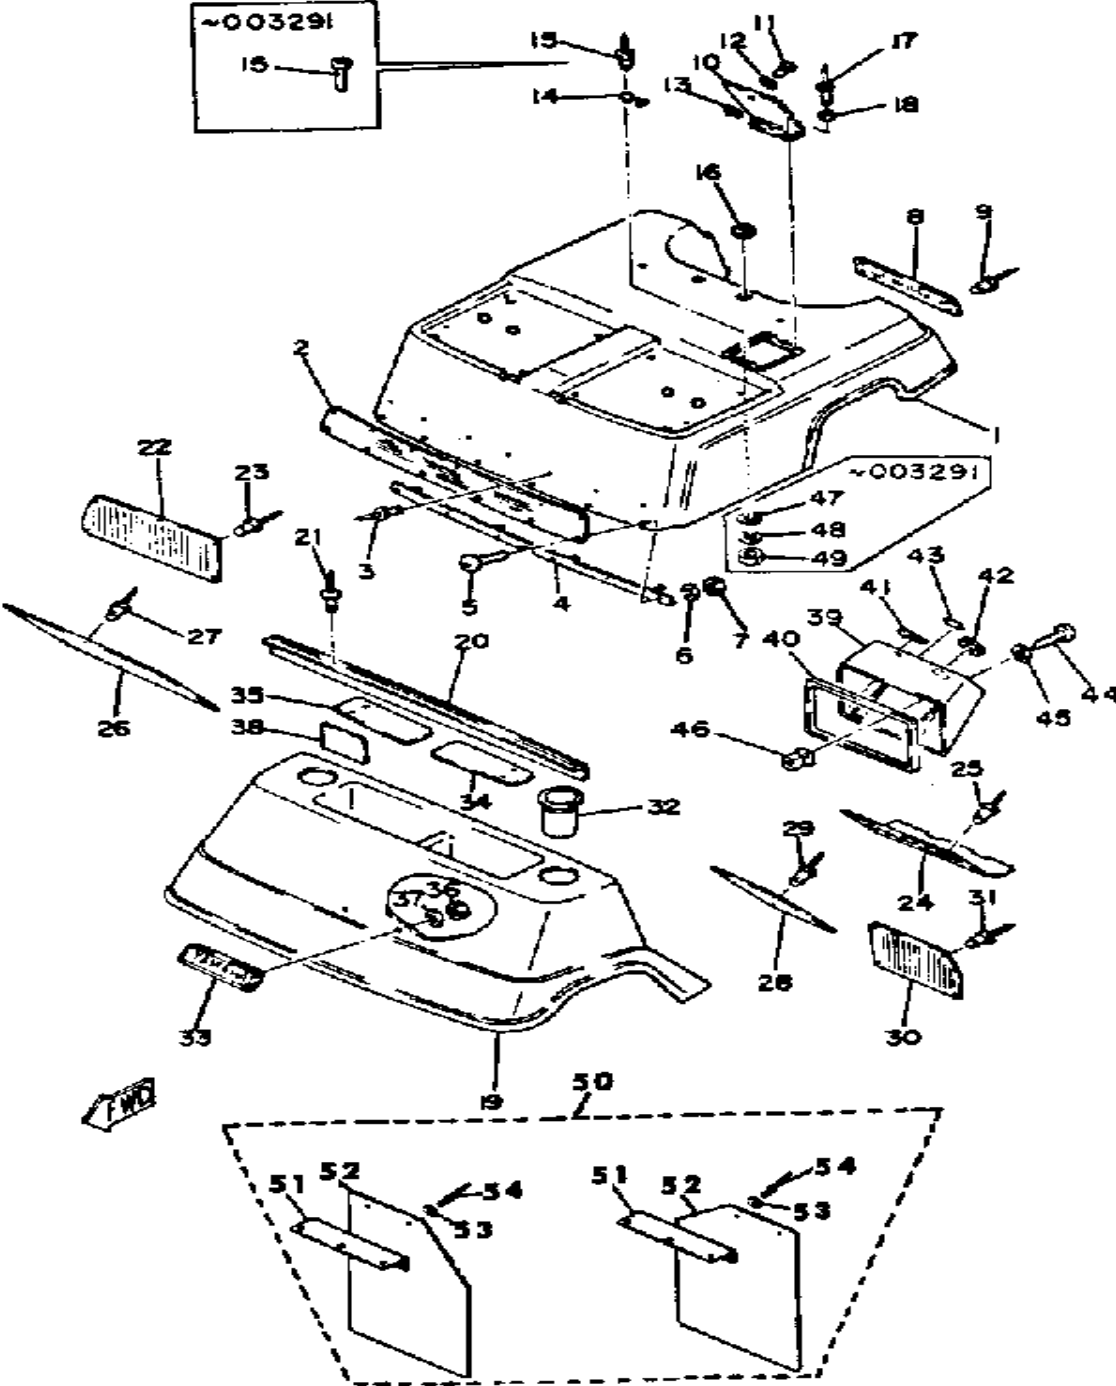

# BODY, PANEL - REAR MUD FLAP

Ref. No.	Part Number	Description	Qty	Remarks
1	J10-W7811-01-00	PANEL, BODY SHELL	1	
	J10-W7811-01-00	PANEL, BODY SHELL	1	292
2	J10-78119-00-00	PLATE 3	1	
3	90267-40077-00	RIVET, BLIND	7	
4	(J14-78121-00-00)	REINFORCEMENT 1	1	
5	98980-06016-00	SCREW, BINDING	6	
6	92995-06100-00	WASHER, SPRING	6	
7	95380-06600-00	NUT	6	
8	J10-78137-00-00	PLATE 4	1	
9	90267-40075-00	RIVET, BLIND	4	
	90267-40077-00	RIVET, BLIND	4	
10	J10-78272-00-9E	COVER, FUEL INLET	1	IVROY WHITE
11	J10-78238-01-00	FASTENER, UPPER	1	
12	90201-08083-00	WASHER, PLATE	1	
13	99009-06600-00	CIRCLIP	1	
14	J10-78239-00-00	FASTENER, LOWER	1	
15	90267-32019-00	RIVET, BLIND	2	292
	98901-03010-00	SCREW, BIND	2	
16	90480-35242-00	GROMMET	2	
17	90267-40077-00	RIVET, BLIND	2	
18	90201-044H9-00	WASHER, PLAIN	2	
19	J10-W7812-00-00	COWL, FRONT (J10-78115-00)	1	
20	J10-77165-01-00	TRIM 1	1	292
21	90267-40029-00	RIVET, BLIND	11	
	90267-63047-00	RIVET, BLIND	11	292
22	J10-78117-10-00	PLATE 1	1	
23	90267-40054-00	RIVET, BLIND	5	
	90267-40M00-00	RIVET, BLIND	5	
24	J10-78118-01-00	PLATE 2	1	