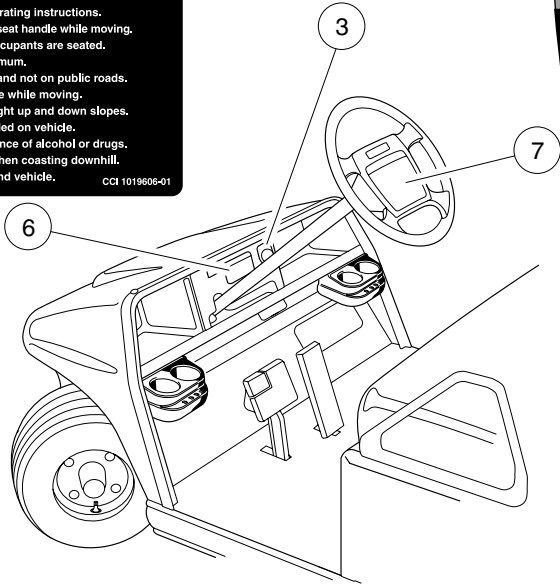

⚠ WARNING
ROLLOVER OR FALLING OFF MAY CAUSE DEATH.

- Before using vehicle, read operating instructions.
- Remain seated and hold on to seat handle while moving.
- Do not start vehicle until all occupants are seated.
- Two (2) persons per seat maximum.
- Operate from driver side only and not on public roads.
- Keep entire body inside vehicle while moving.
- Drive slowly in turns and straight up and down slopes.
- Do not leave children unattended on vehicle.
- Never operate under the influence of alcohol or drugs.
- Use brakes to reduce speed when coasting downhill.
- Never stand in front of or behind vehicle.

CCI 1019606-01

OFF | ON

OPERATING INSTRUCTIONS

- Read owner's manual and safety warnings located on dash panel prior to driving.
- Study and understand controls.

TO OPERATE

- Turn wheels to desired direction and ensure path is clear.
- Turn key to ON position.
- While stopped, place shift lever in desired position:
 F=Forward N=Neutral R=Reverse (Buzzer will sound)
- Park brake will release and vehicle will start moving when accelerator pedal is pressed.
- Slowly press accelerator pedal to increase speed.
- To stop, release accelerator pedal and press brake pedal.

BEFORE LEAVING

- Press park brake pedal until it locks and holds vehicle.
- Place Forward/Reverse switch in NEUTRAL position.
- Turn key OFF and remove key when not in use.

CCI 102596201

⚠ WARNING
CAN CAUSE SEVERE INJURY

Rotating parts

HOT manifold & muffler

KEEP CLEAR CCI 1019605-01

⚠ WARNING
GASOLINE EXPLOSION / FIRE.

- Can cause severe injury or death.
- No smoking, sparks, or open flame.
- Stop engine, allow to cool before refueling.
- Turn fuel valve (←) on during operation, (→) off during storage or transport.