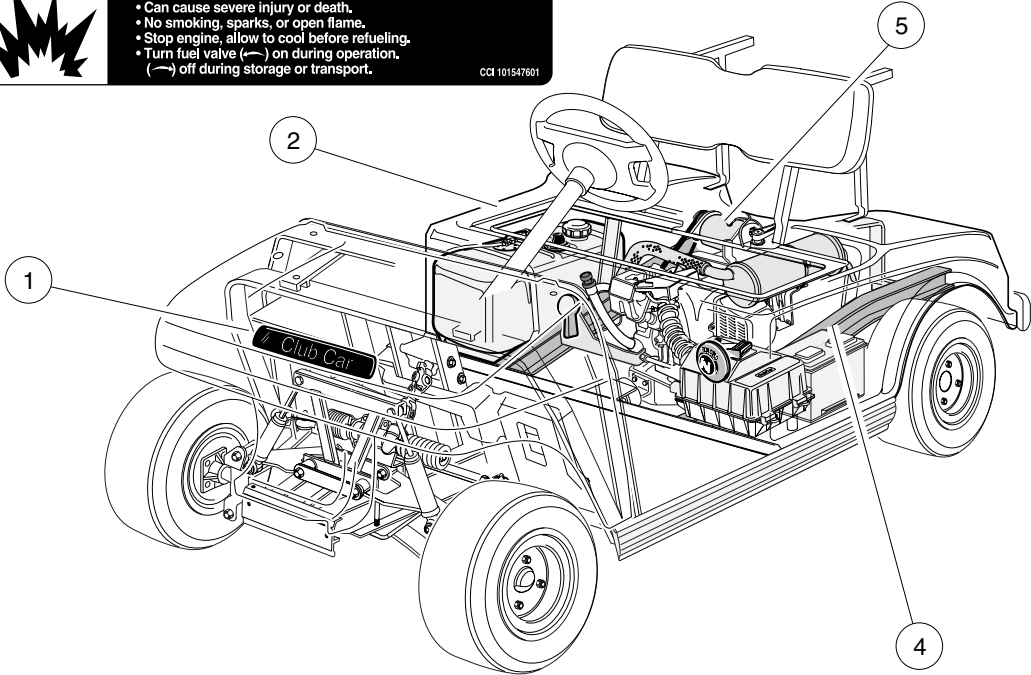

⚠ WARNING

Negative frame ground. Can cause severe injury. Do not contact positive (+) battery post or cable to frame. Disconnect negative battery cable first.

⚠ WARNING

Excessive speed can cause severe injury or death. Do not tamper with engine governor adjustment.

CCI 101915201

000458-001