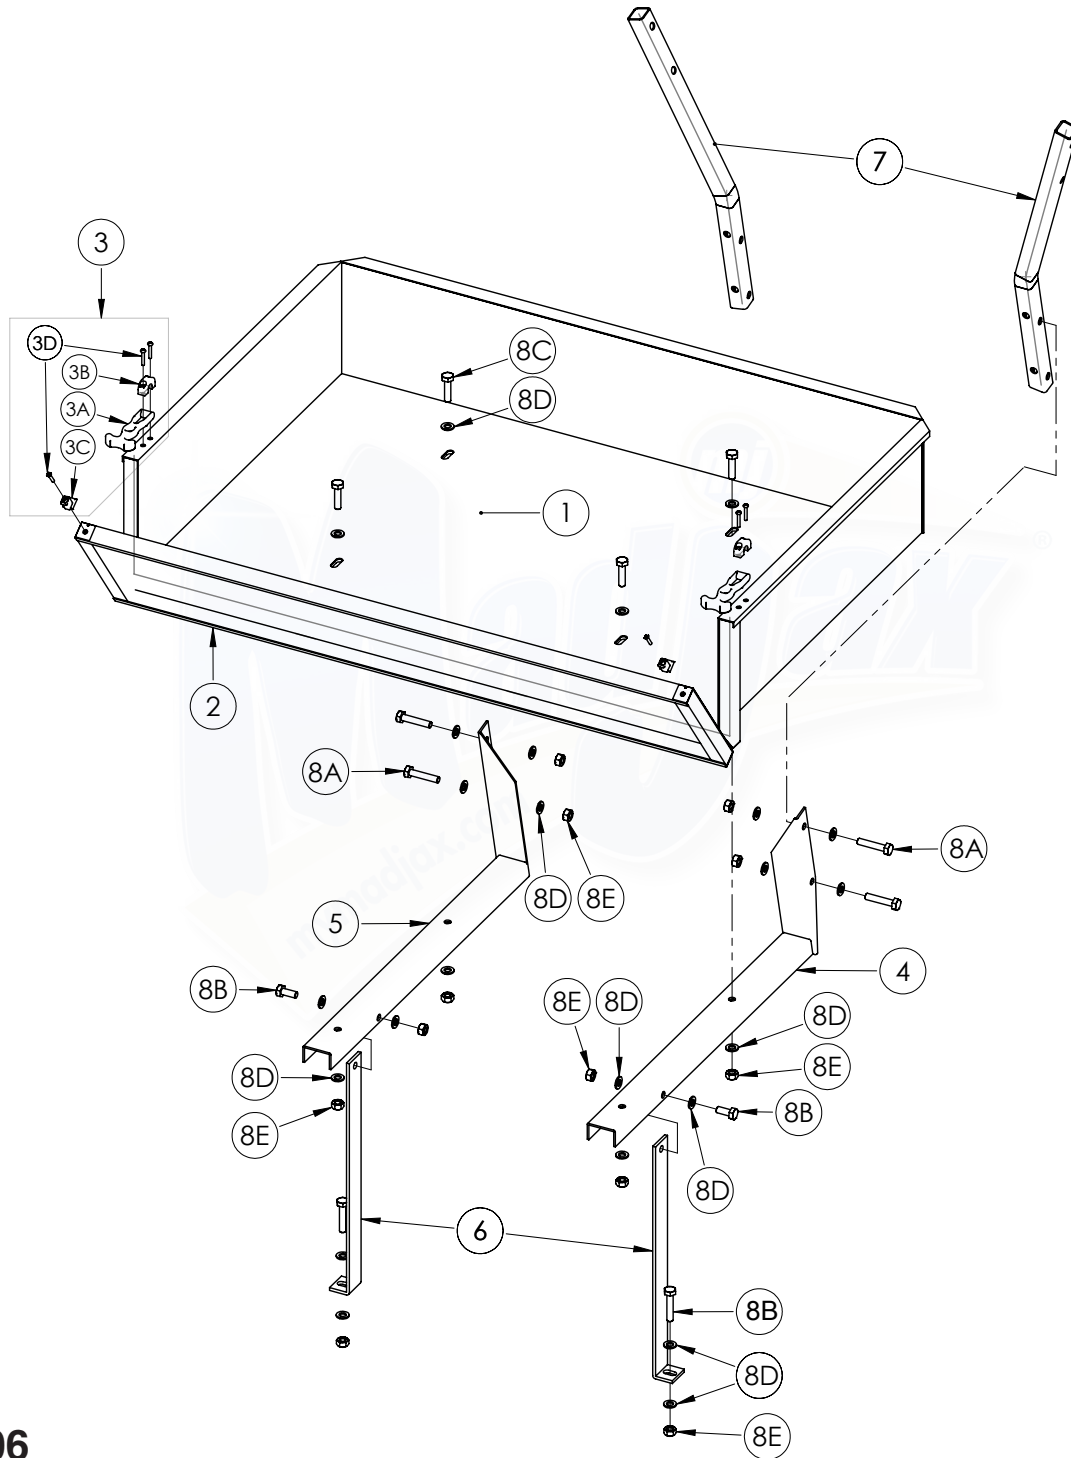

Madjax® Cargo Box and Brackets : E-Z-Go® RXV®

04-006

No.	Part No.	Description	QTY
1		Cargo Box - Steel	1
		Cargo Box - Aluminum	1
2	W04-1-2	Cargo Box Gate - Steel	1
	W04-1-3	Cargo Box Gate - Aluminum	1
3	W04-1-1	Cargo Box Latch and Hardware	2
3A		Latch Handle	1
3B		Latch Handle Mount	1
3C		Latch Handle Catch	1
3D		M6x30 Machine Screw	3
4	W04-6-2	RXV Main Bracket Right	1

No.	Part No.	Description	QTY
5	W04-6-1	RXV Main Bracket Left	1
6	W04-6-3	Bagwell Bracket	2
7	W01-4-11	Main Bracket	2
8	W04-6-4	Cargo Box Hardware Pack RXV	1
8A		M10x90 Hex Head Bolt	4
8B		M10x40 Hex Head Bolt	4
8C		M10x25 Hex Head Bolt	4
8D		M10 Flat Washer	24
8E		M10 Locking Nut	12