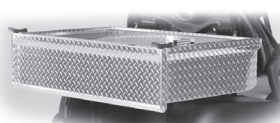

105291501
RIVET, PLASTIC
TUFLOK, 8MM

103402701
DASH, PREC

102501402
PANEL - ACCESS,
BLK

AM10079
BULK STD KEYS
(PACKAGE OF 50)

102511702
ASM-GAS KICK
PLATE, BLK

47692343002
PLATE - ELECTRIC
KICK, BLK

103833901
KIT, PREC,
SEAT BOTM