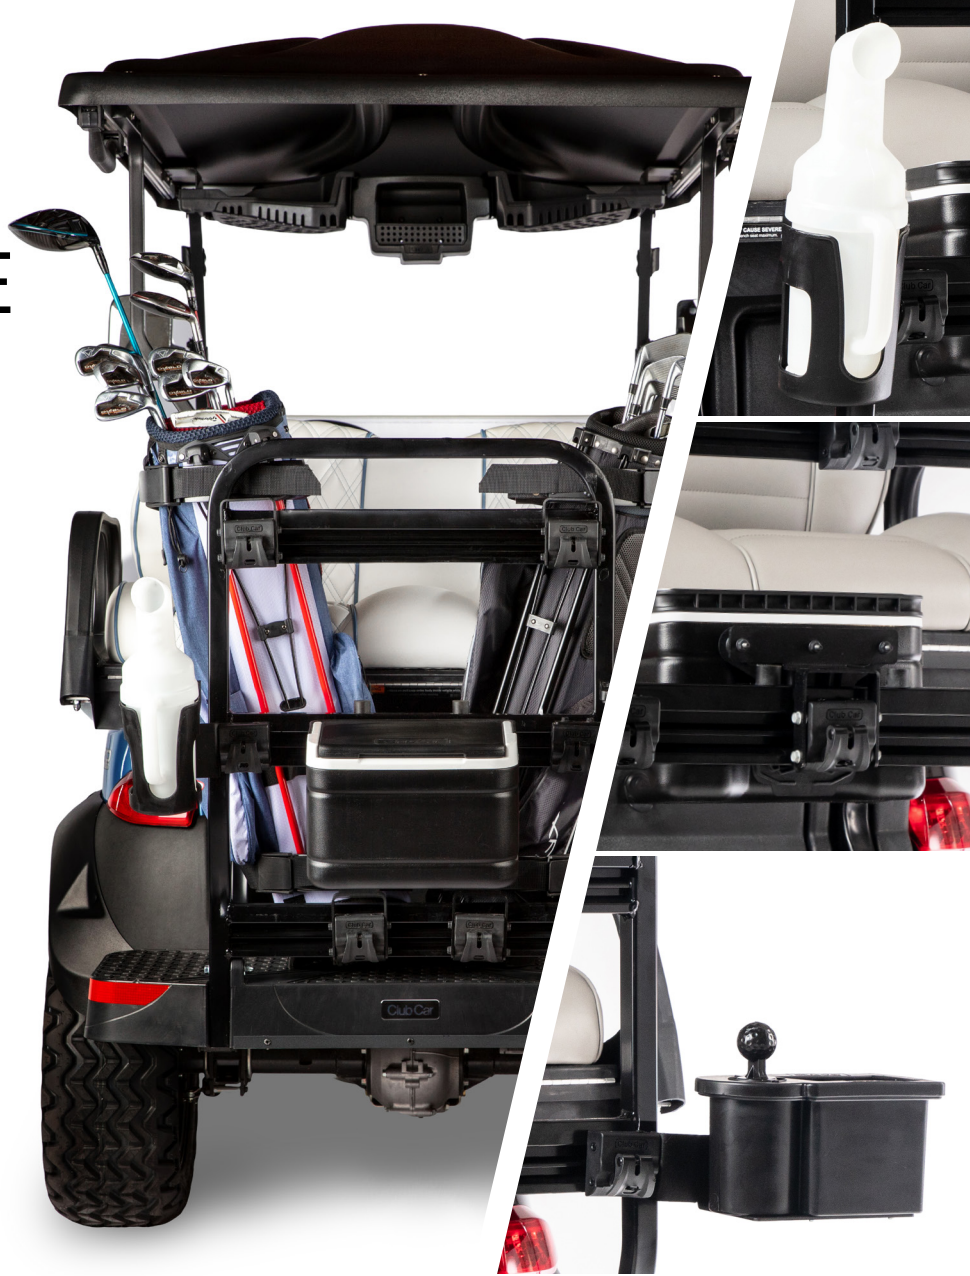

THE VERSATTACH GOLF PACKAGE

Turn your 4 passenger Club Car into a versatile golf vehicle that everyone can ride with the VersAttach™ Grab Bar and Golf Accessories

Now you have the option to choose between a 2 passenger and 4 passenger golf vehicle, thanks to the new VersAttach™ design!

As part of this new package, we are now offering the following products:

47638800001

VersAttach Ball Washer Kit

47638801001

VersAttach Sand Bottle Kit

47638802001

VersAttach Golf Bag Holder

47638803001

VersAttach Cooler Kit

47639215001

VersAttach Grab Bar

ACCESSORY KITS

USB KITS

There's one item nearly everyone has at all times: their phone. With a dual USB port on your cars, you can provide passengers a way to keep their phones charged to keep the good times rolling.

47739486001

KIT,USB,12V,U GRND,CHARG CORD - for gas vehicles

47739485001

KIT,USB,48V,U GRND,CHARG CORD - for electric vehicles