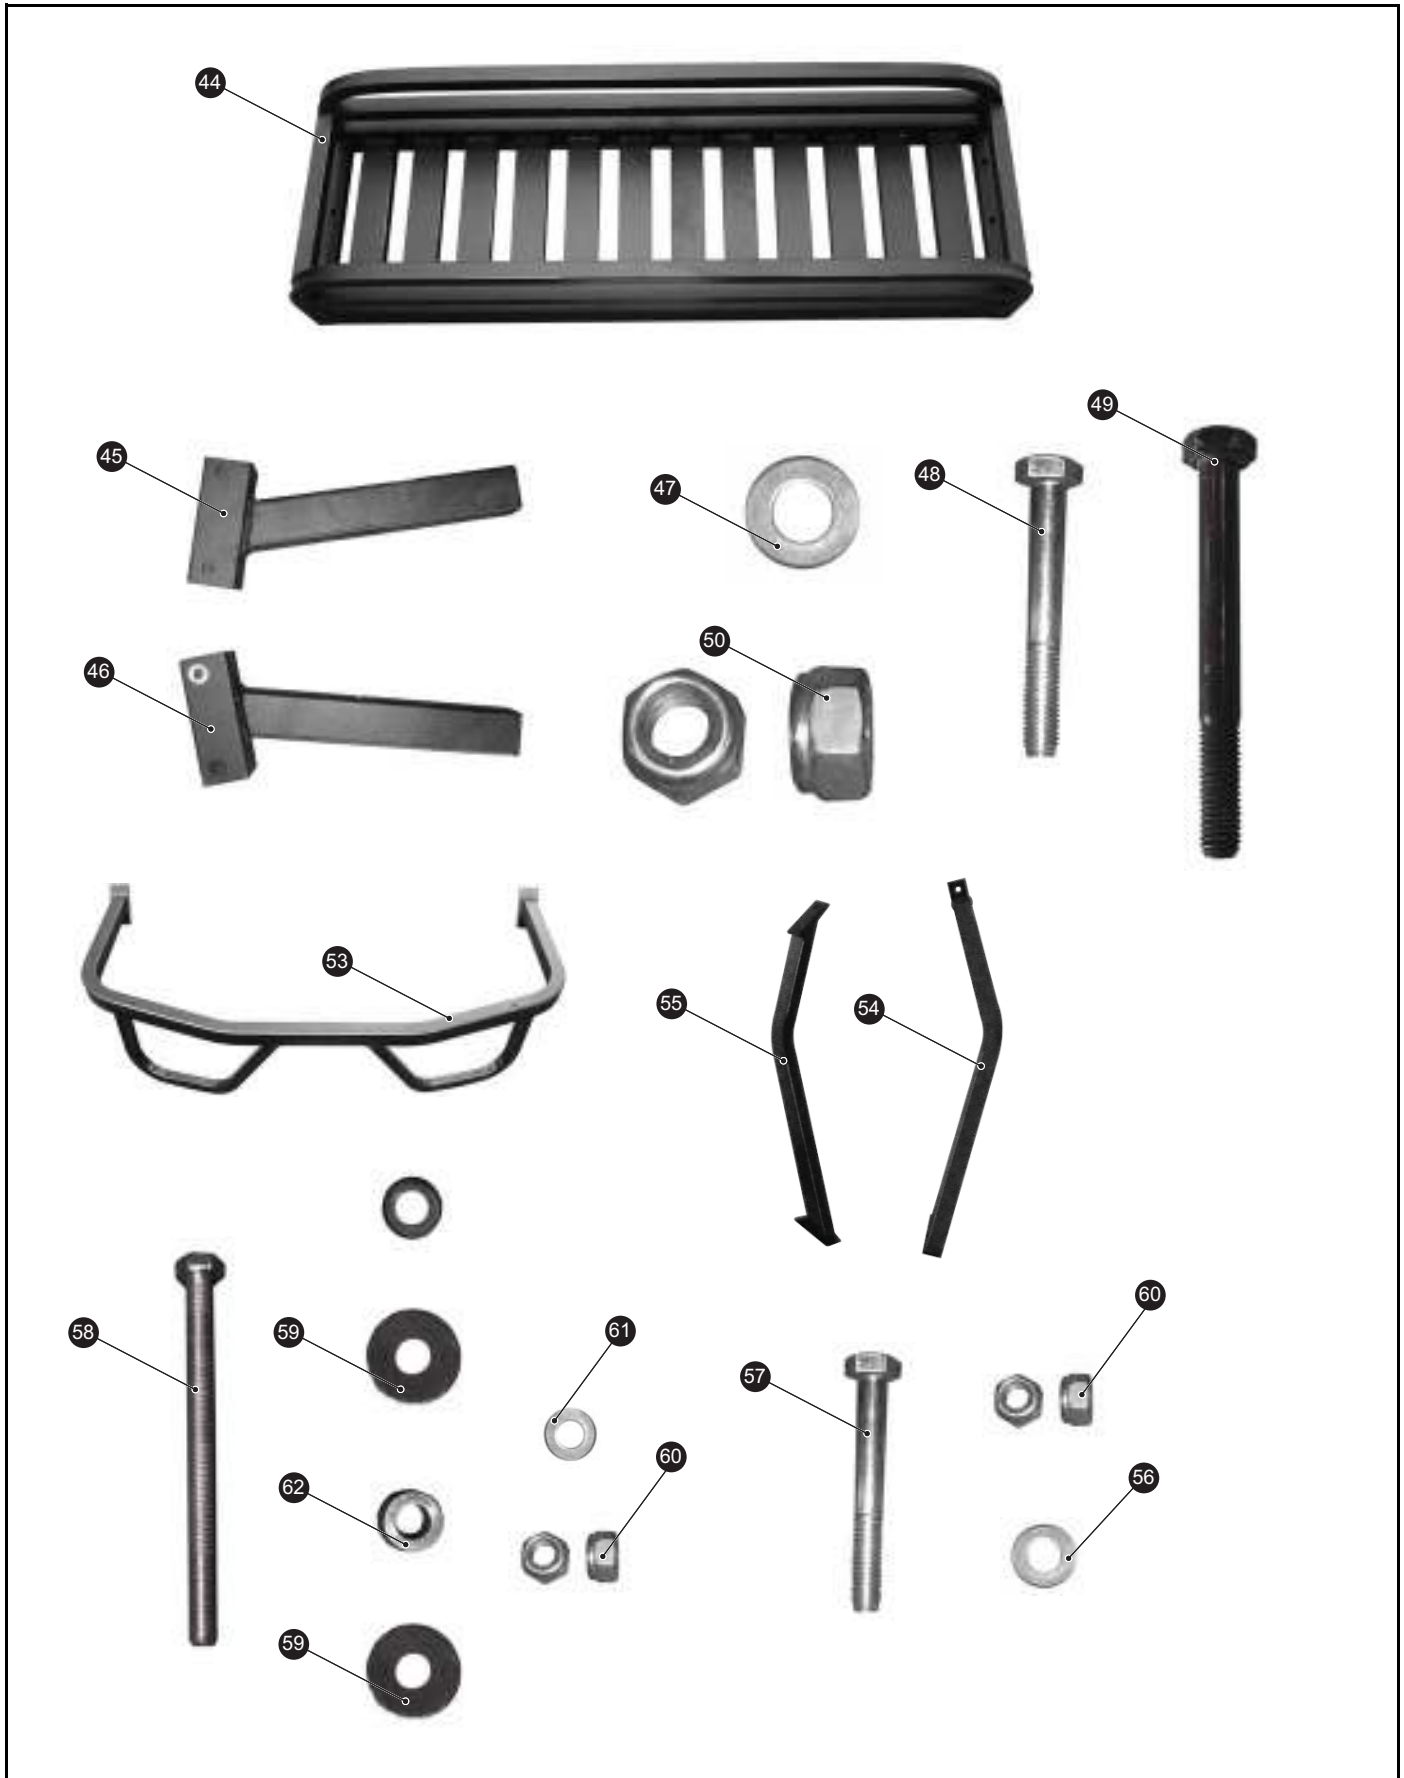

BODY - FRONT

When ordering parts, please specify the model and serial number of the product.

* Indicates a component that is not available as an individual part.

*** Indicates consult Customer Service Department for additional information.

ITEM	PART NO.	1 2 3 4 5	DESCRIPTION	QTY.
1	616781G061		FRONT NOSE, REALTREE AP	1
2	616783G61		FRONT NOSE COVER REALTREE AP (NOT SHOWN)	1
3				
4	616781G062		FRONT NOSE, REAL TREE MAX 4 (NOT SHOWN)	1
5	616783G62		FRONT NOSE COVER REALTREE MAX 4 (NOT SHOWN)	1
6				
7	616781G063		FRONT NOSE, MOSSYOAK BREAKUP (NOT SHOWN)	1
8	616783G63		FRONT NOSE COVER MOSSYOAK BREAKUP (NOT SHOWN)	1
9				
10	616781G064		FRONT NOSE MOSSYOAK TREESTAND (NOT SHOWN)	1
11	616783G64		FRONT NOSE COVER MOSSYOAK TREESTAND (NOT SHOWN)	1
12				
13	616781G065		FRONT NOSE REALTREE APG (NOT SHOWN)	1
14	616783G65		FRONT NOSE COVER REALTREE APG (NOT SHOWN)	1
15				
16	616781G066		FRONT NOSE REALTREE MAX 1 (NOT SHOWN)	1
17	616783G66		FRONT NOSE COVER, REALTREE MAX 1 (NOT SHOWN)	1
18	617803		FRONT DECAL (NOT SHOWN)	1
19				
20	616720		CHRISTMAS TREE RIVET	8
21	71055G01		RIVET 3/16 X .38 GRIP (NOT SHOWN)	2
22	616682		FLAT WASHER 1/4"	7
23	616681		BLACK RIVET (NOT SHOWN)	4
24				
25				
26				
27	616268		DASH TRAY	1
28	616306		TRAY STOP	1
29	616237		REAR FENDER FLARE, DRIVER SIDE	1
30	616239		REAR FENDER FLARE, PASSENGER SIDE	1
31	619231		FRONT FENDER FLARE, DRIVER SIDE	1