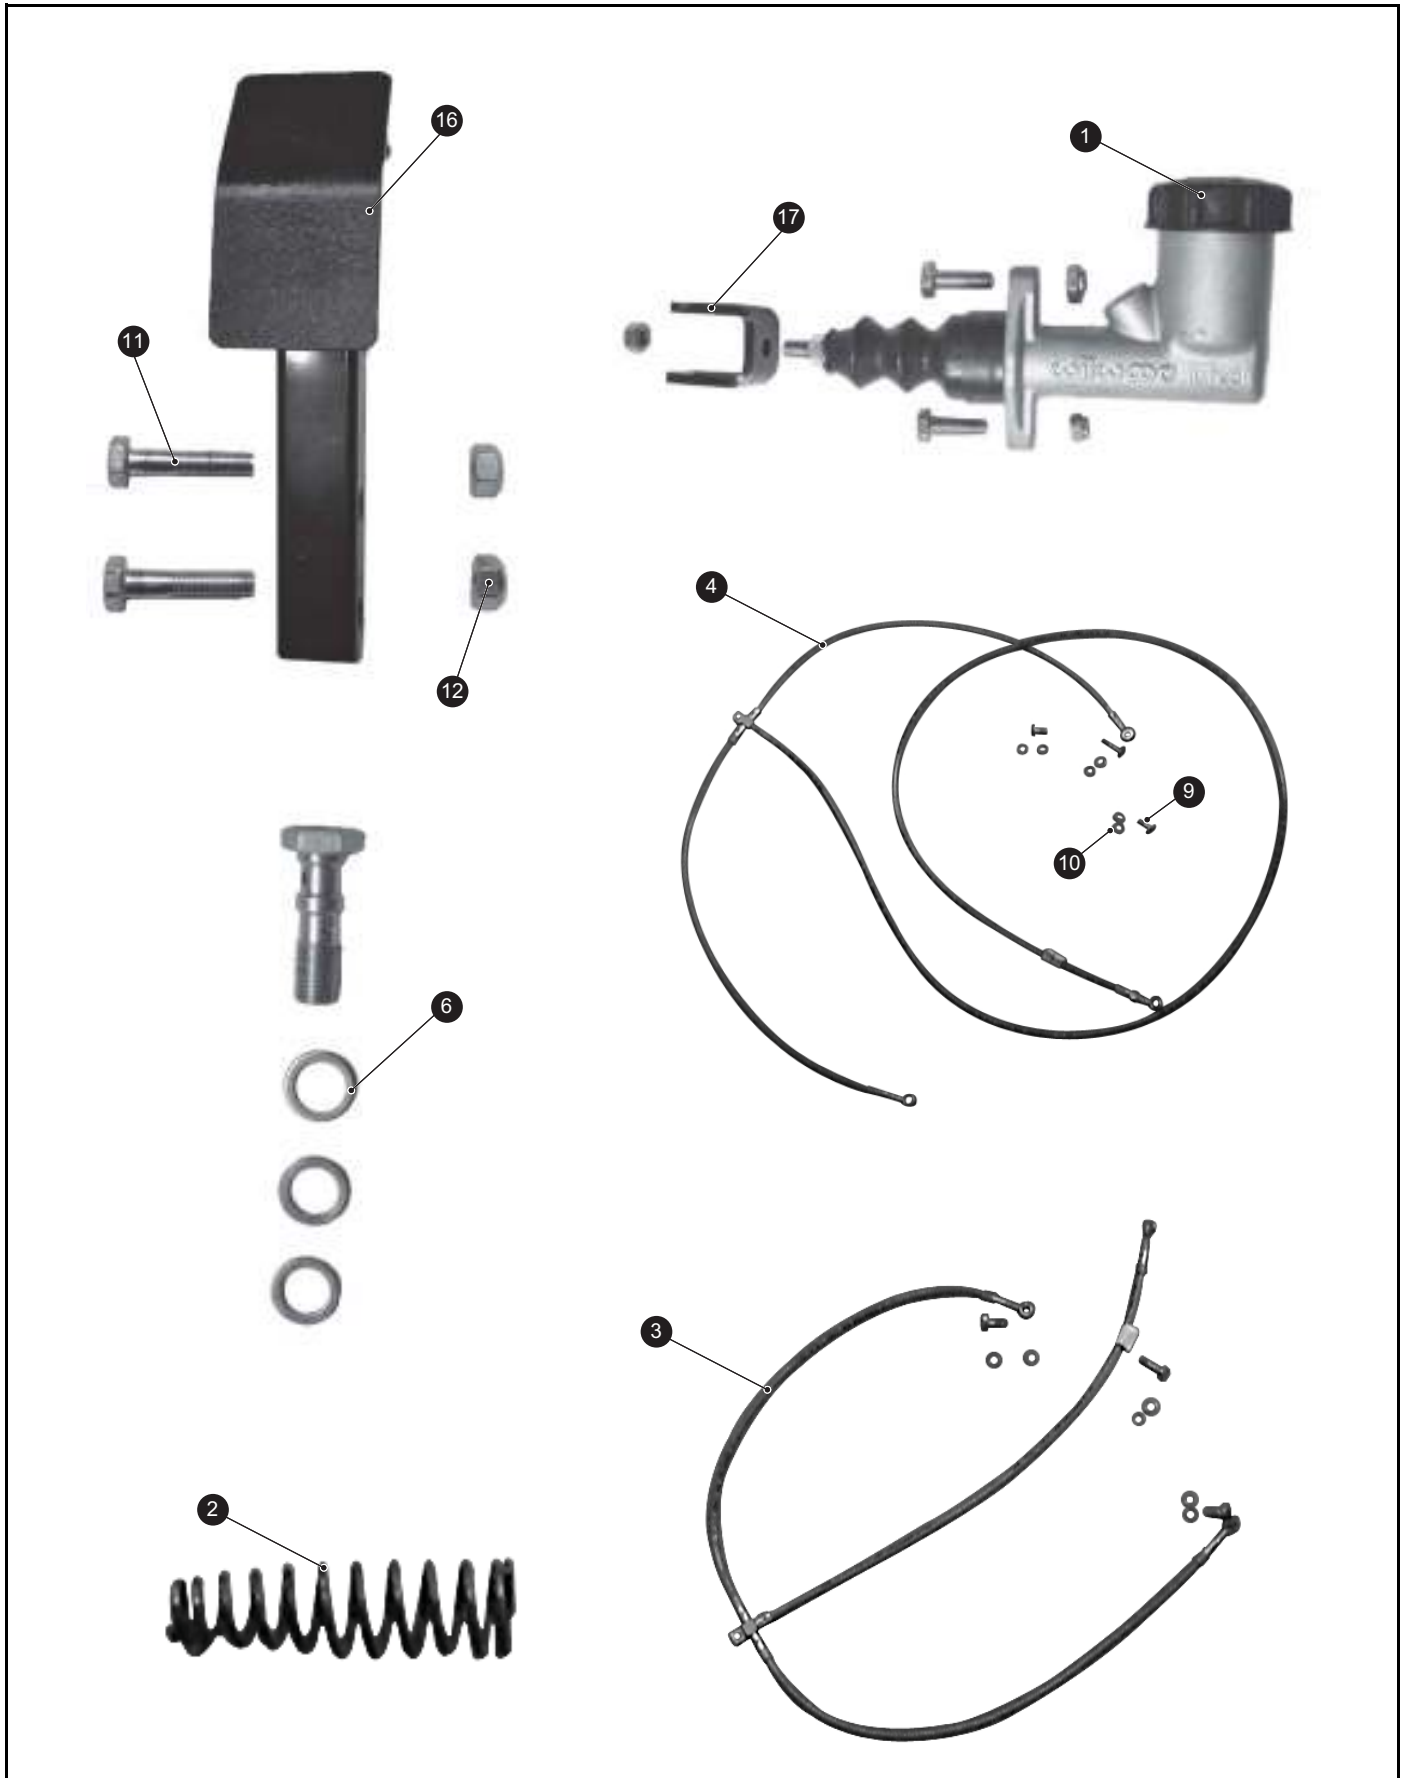

BRAKES

When ordering parts, please specify the model and serial number of the product.

* Indicates a component that is not available as an individual part.

*** Indicates consult Customer Service Department for additional information.

ITEM	PART NO.	1 2 3 4 5	DESCRIPTION	QTY.
1	616449		MASTER CYLINDER	1
2	616462		SPRING.....	1
3	616453		FRONT BRAKE LINE KIT	1
4	616455		REAR BRAKE LINE KIT.....	1
5	12416G2		NYLON CLAMP (NOT SHOWN).....	22
6	616592		STEEL FALT WASHER, M8 X 1.25.....	3
7	616671		FLAT WASHER 8mm (NOT SHOWN).....	1
8	616715		LOCK NUT, 5/16" X 24 (NOT SHOWN)	2
9	616716		6mm - 1 X 16	2
10	616717		LOCK NUT, M6 - 1.00	2
11	616691		SCREW, 8mm - 1.25 X 25.....	2
12	616692		LOCK NUT, 8mm X 1.25	2
13	21504G1		BRAKE FLUID (NOT SHOWN)	AR
14				
15				
16	616562		BRAKE PEDAL.....	1
17	618398		BRAKE CLEVIS.....	1
18	616563		BRAKE BOX (NOT SHOWN)	1
19	616443		PEDAL BOOT (NOT SHOWN).....	1
20	616444		BRAKE PEDAL COVER (NOT SHOWN).....	1
21	616450		BRAKE PAD (NOT SHOWN)	1
22	75684G01		CRUSH WASHER, BRAKE LINE (NOT SHOWN)	1
23	616458		BRAKE SWITCH, BONJO BOLT (NOT SHOWN).....	1
24	616459		BRAKE LINE, BONJO BOLT (NOT SHOWN).....	1
25				
26	616564		BRAKE BOX (NOT SHOWN)	1
27	616453		FRONT BRAKE LINE (NOT SHOWN)	1
28	616045		BRAKE ROTOR (NOT SHOWN).....	1