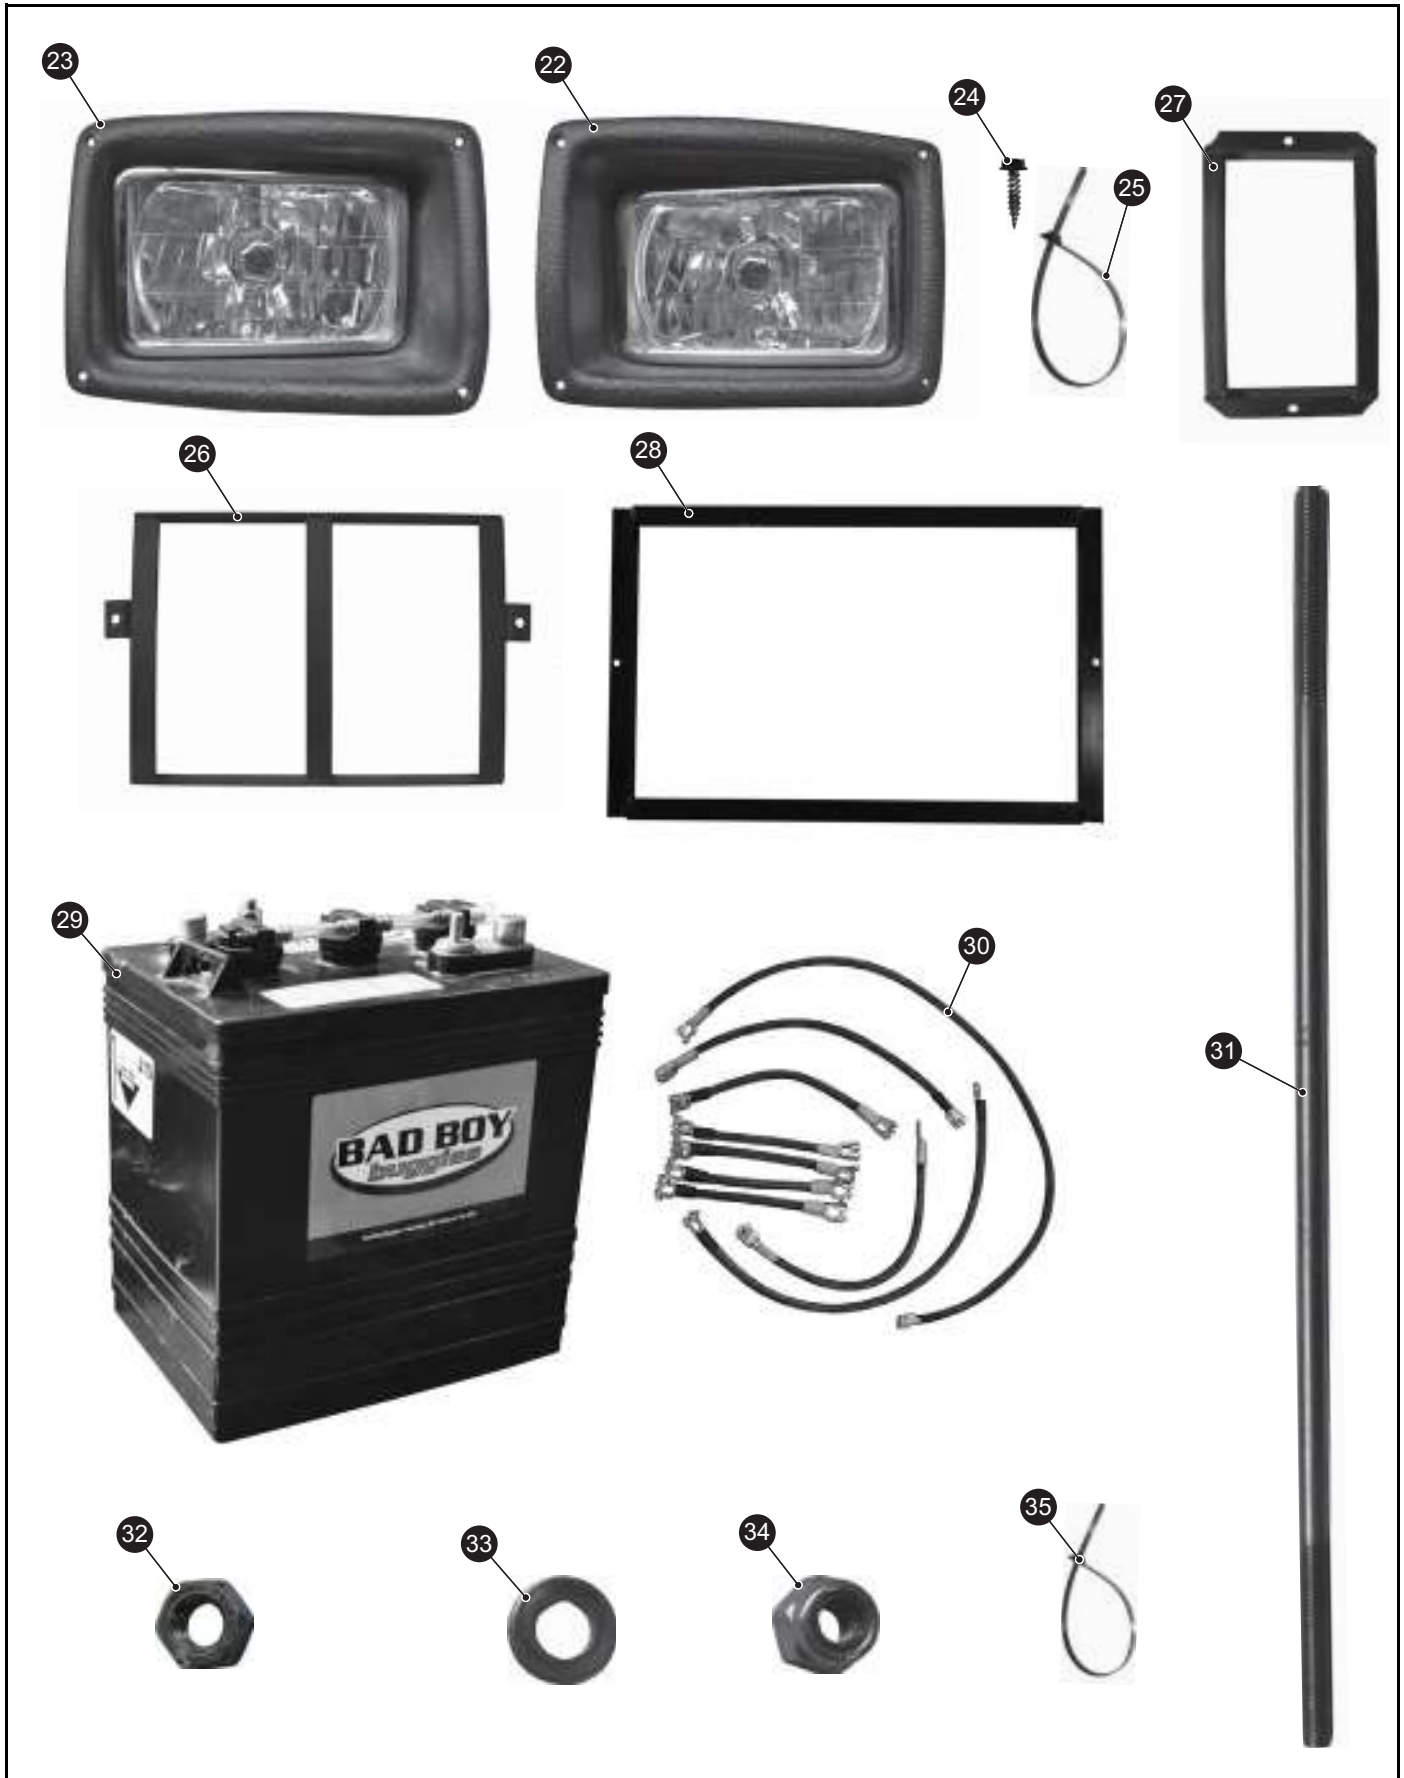

ELECTRICAL SYSTEM