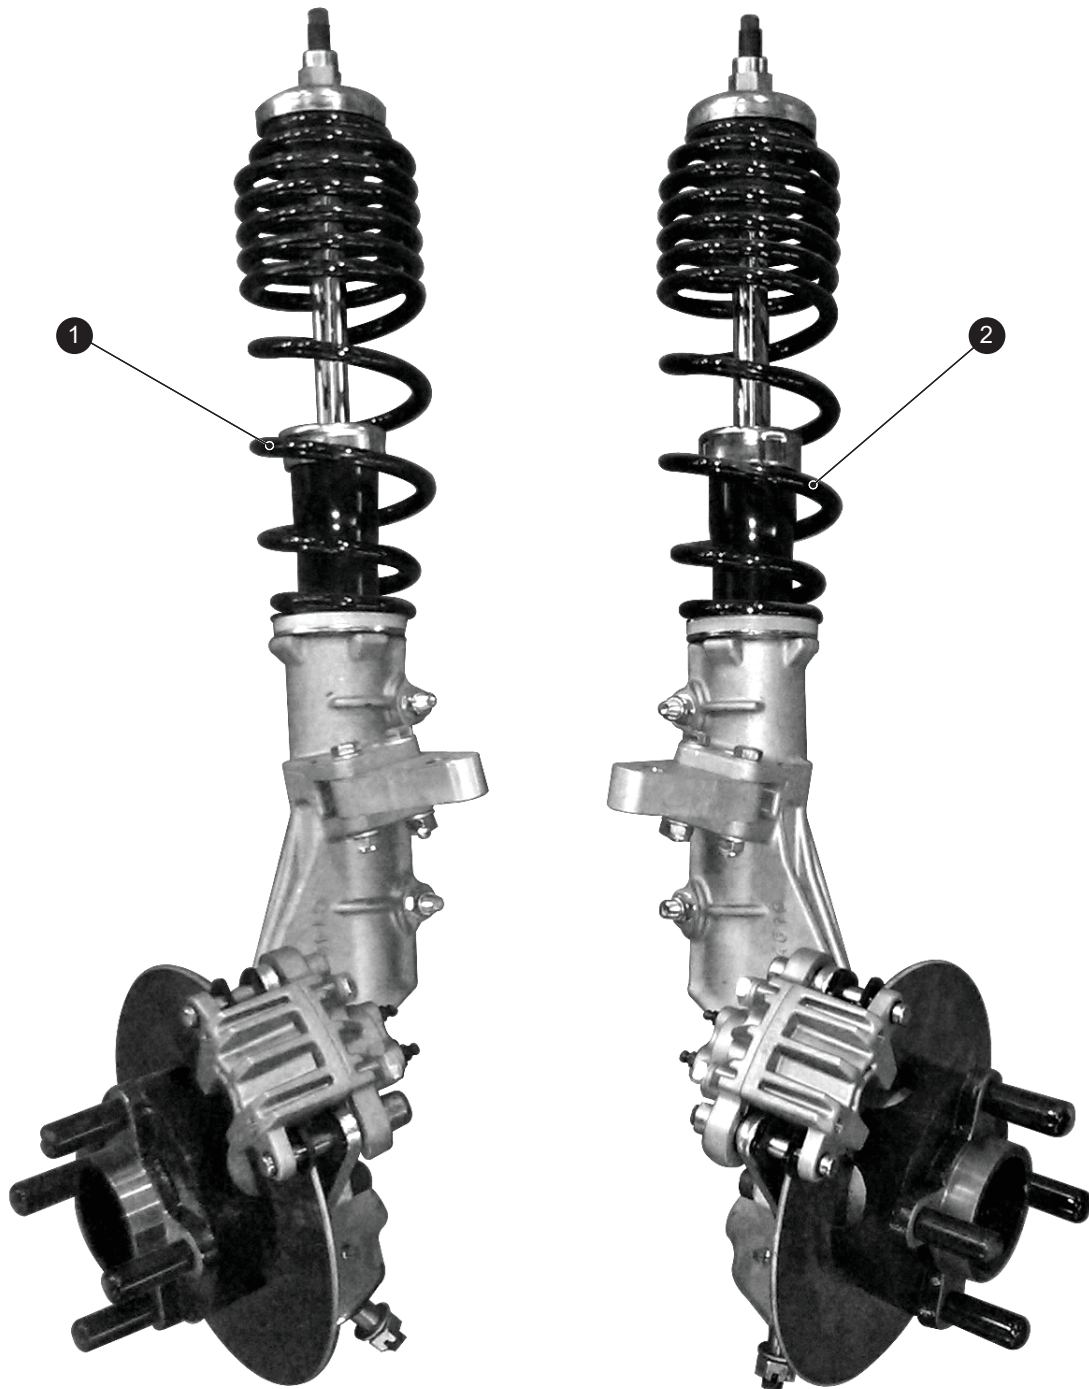

ELECTRONIC SPEED CONTROL

When ordering parts, please specify the model and serial number of the product.

* Indicates a component that is not available as an individual part.

*** Indicates consult Customer Service Department for additional information.

ITEM	PART NO.	1 2 3 4 5 DESCRIPTION	QTY.
1	616165	CONTROLLER.....	1
2	616181	CONTROLLER HARNESS.....	1

FRONT SUSPENSION