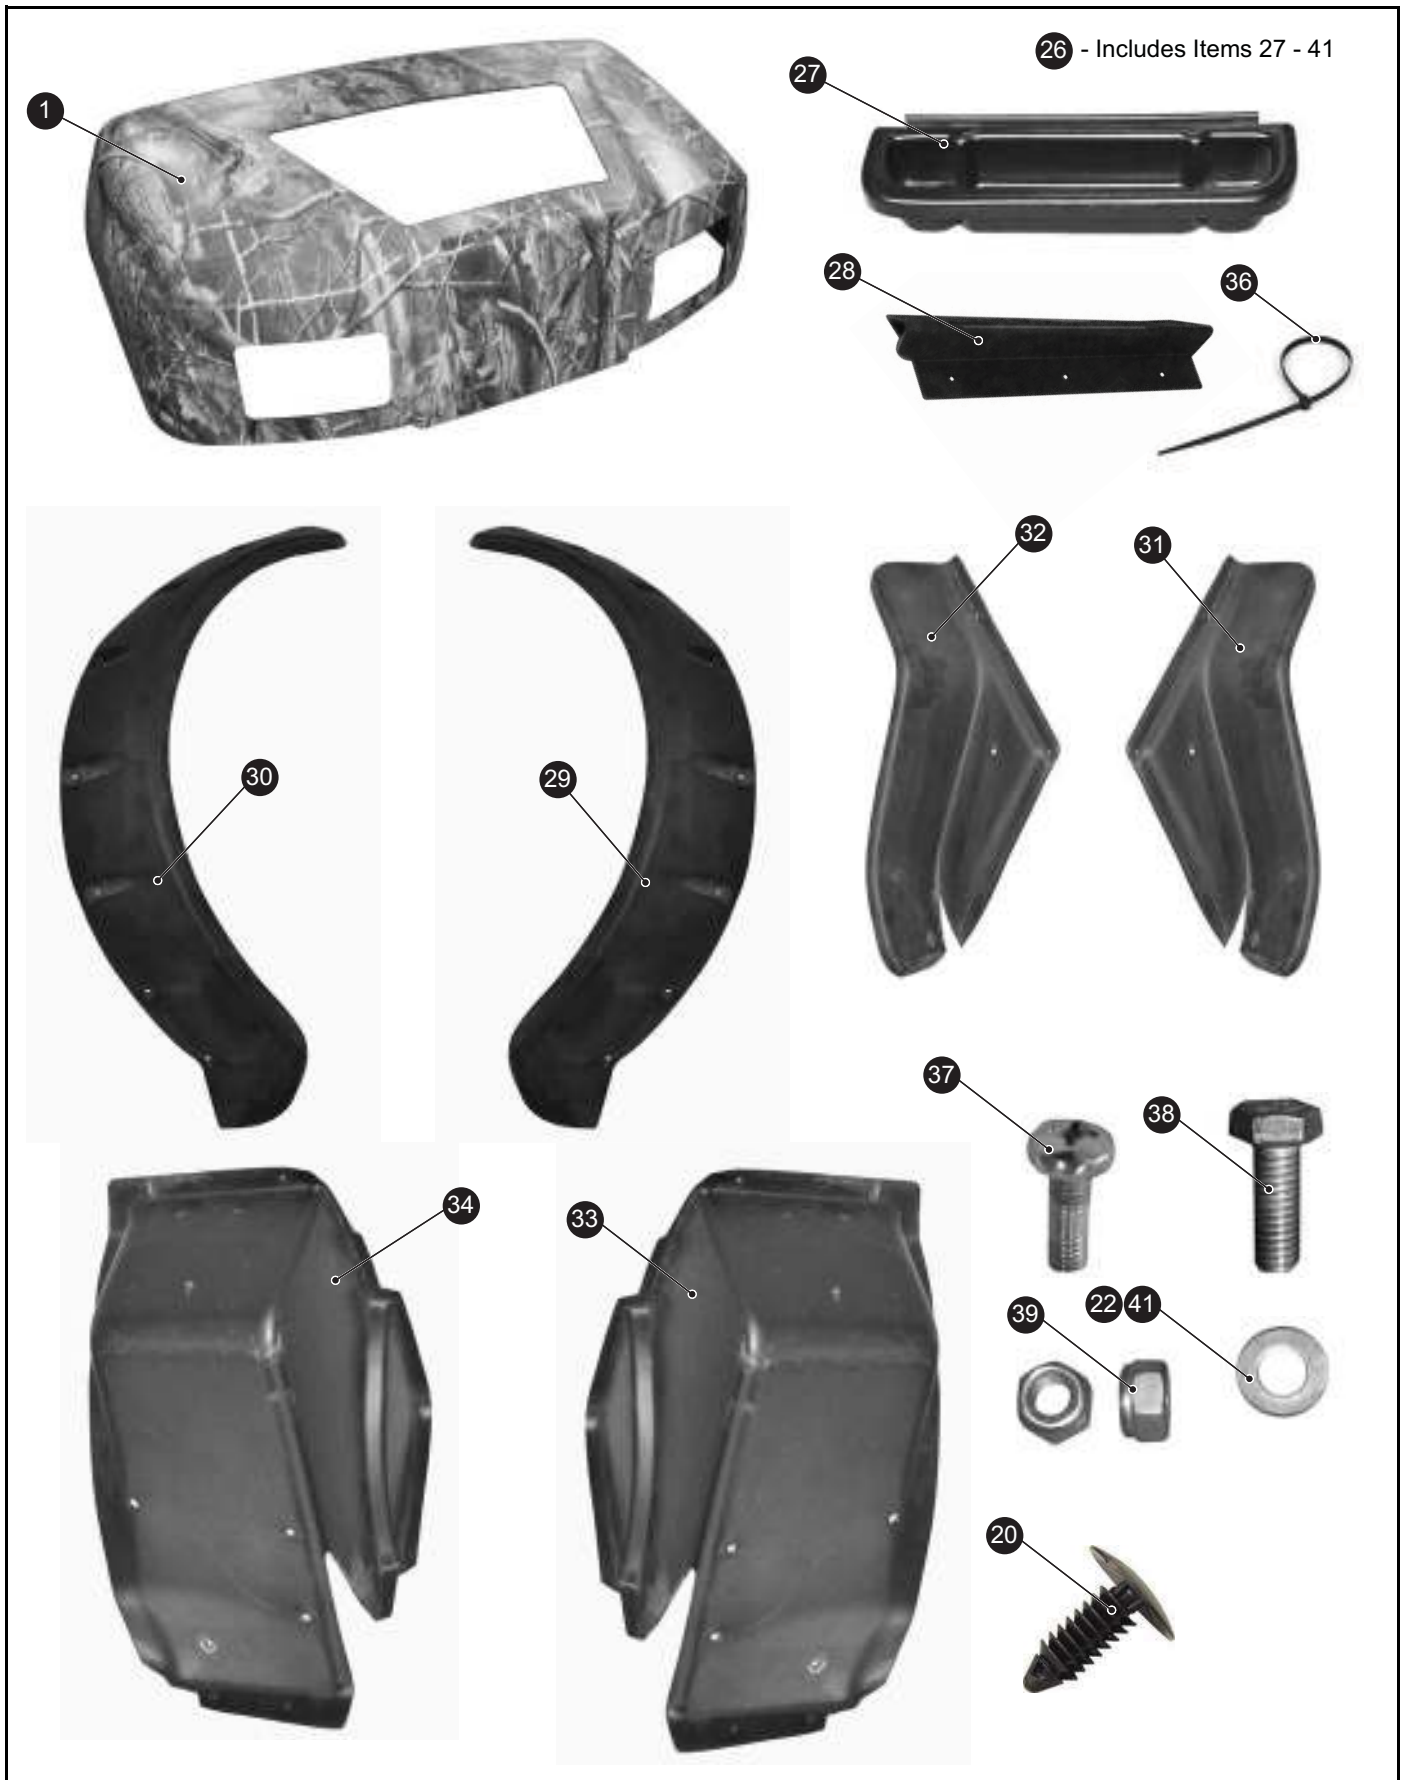

BATTERY CHARGER

When ordering parts, please specify the model and serial number of the product.

* Indicates a component that is not available as an individual part.

*** Indicates consult Customer Service Department for additional information.

ITEM	PART NO.	1 2 3 4 5	DESCRIPTION	QTY.
1	616148		BATTERY CHARGER DPI	1
2	616157		CHARGER HARNESS RED PLUG	1
3	616152		BATTERY CHARGER DUAL PRO	1
4	71055G01		RIVETS 3/16 X .38 GRIP (NOT SHOWN)	2

BODY - FRONT