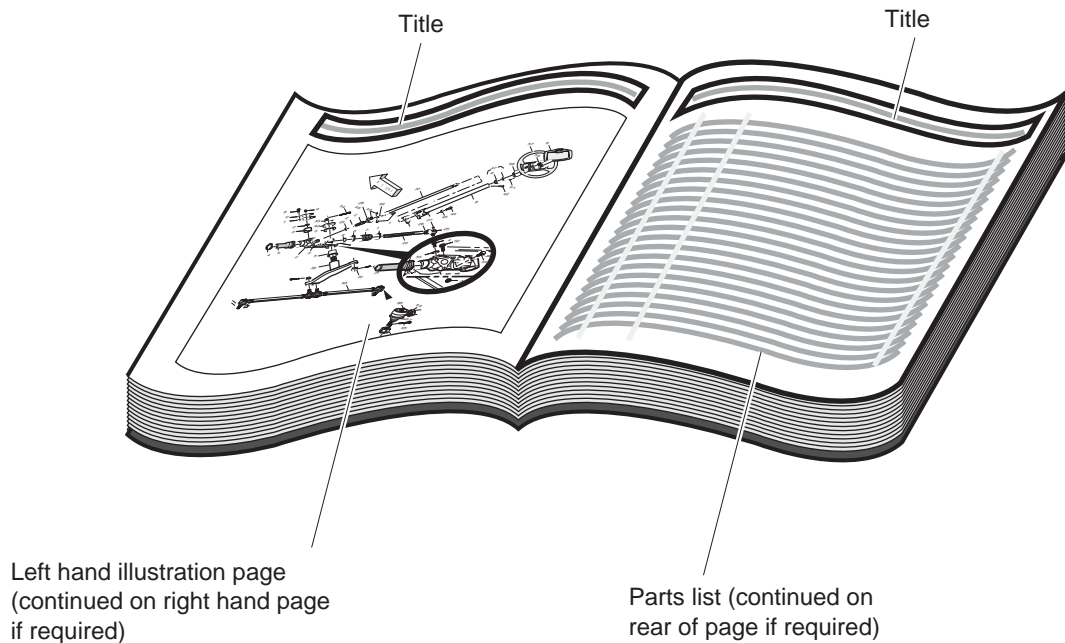

HOW TO USE THE SERVICE PARTS MANUAL

1. WHEN THE PART NUMBER IS NOT KNOWN

- Determine the function and application of the part required. Turn to the TABLE OF CONTENTS and select the most appropriate component description.
- Turn to the page number indicated and locate the part description in the parts list. Read the full accompanying description for specific information regarding the part that was not shown in the TABLE OF CONTENTS.
- From the parts list, obtain the item number assigned to it and confirm that the part selected is correct by verifying it with the pictorial representation on the illustrated page.

NOTICE

Descriptions are indented under the assembly that they are used on. That assembly is, in turn, indented under the assembly that it is used on. This process is repeated until the highest final assembly is reached. Attaching hardware for components is listed directly following the component.