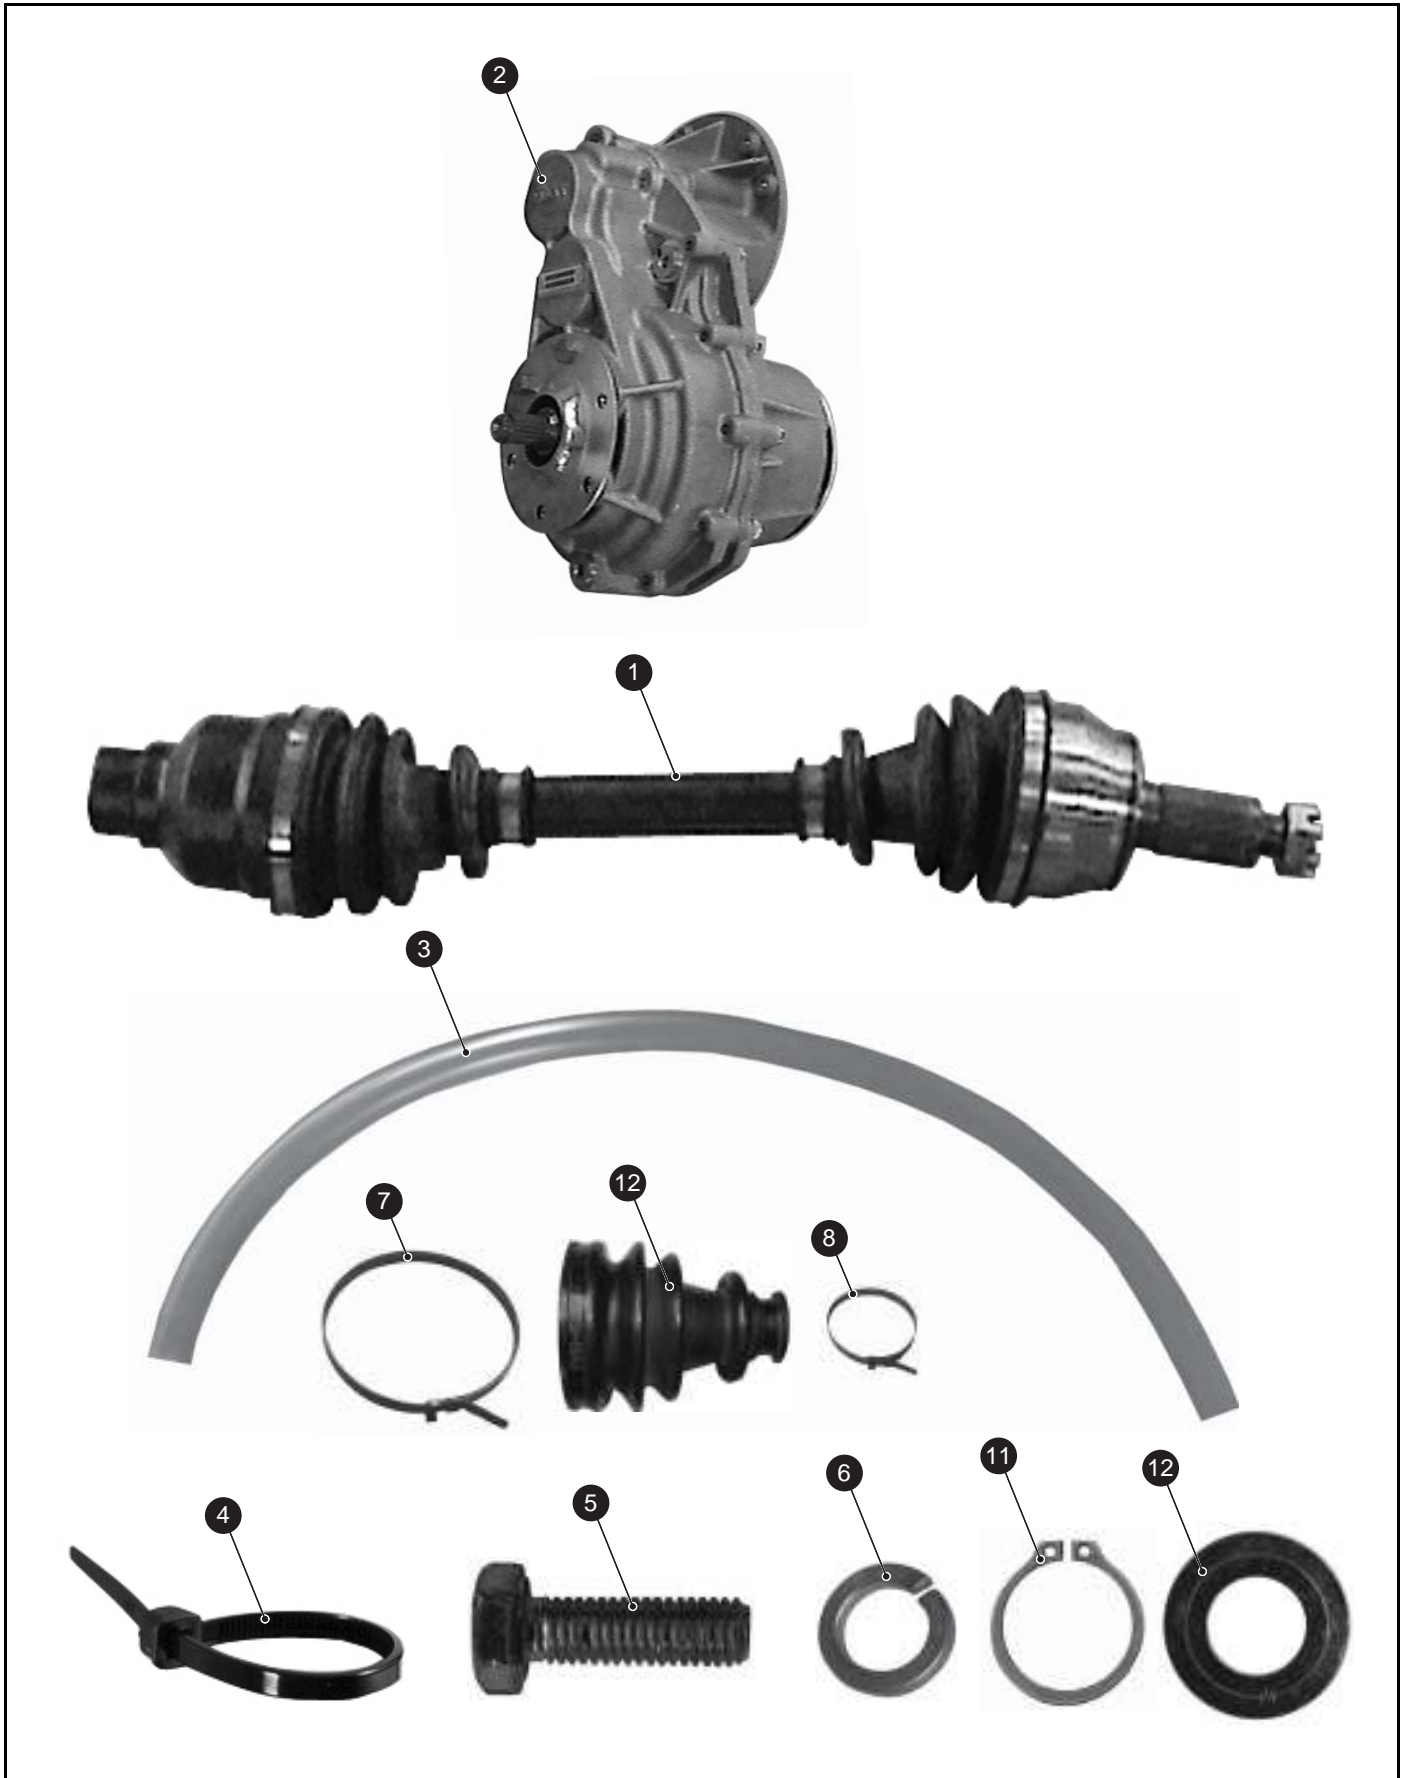

AXLE

When ordering parts, please specify the model and serial number of the product.

* Indicates a component that is not available as an individual part.

*** Indicates consult Customer Service Department for additional information.

ITEM	PART NO.	1 2 3 4 5	DESCRIPTION	QTY.
1	616050		CV AXLE ASSEMBLY	4
2	616023		DIFFERENTIAL INDEPENDENT	2
3	616705		BREATHER HOSE	2
4	31539G1		WIRE TIES, 11 INCH BLACK	4
5	616703		BOLT, 10 MM - 1.5 X 30	24
6	608654		LOCK WASHER, 10 MM	24
7	616013		CV JOINT BOOT CLAMP (LARGE)	4
8	616014		CV JOINT BOOT CLAMP (SMALL)	4
9	616069M		FRONT DIFFERENTIAL CLIP (NOT SHOWN)	2
10	616070M		REAR DIFFERENTIAL CLIP (NOT SHOWN)	2
11	616599		AXLE SNAP RING	1
12	619240		WASHER, CV SHAFT	1
13	619243		CV BOOT	2