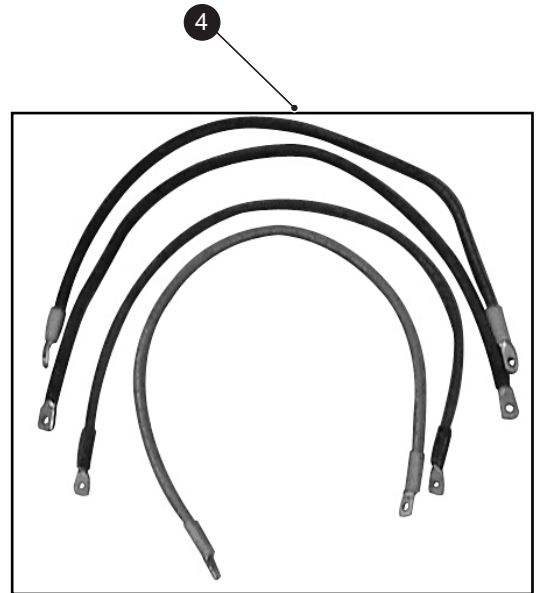

MOTOR

When ordering parts, please specify the model and serial number of the product.

* Indicates a component that is not available as an individual part.

*** Indicates consult Customer Service Department for additional information.

ITEM	PART NO.	1 2 3 4 5	DESCRIPTION	QTY.
1	616175		MOTOR, 4 BRUSH (NOT SHOWN)	1
2	616176		MOTOR, 8 BRUSH	1
3	616179		FRONT MOTOR CABLES	1
4	616180		REAR MOTOR CABLES.....	1