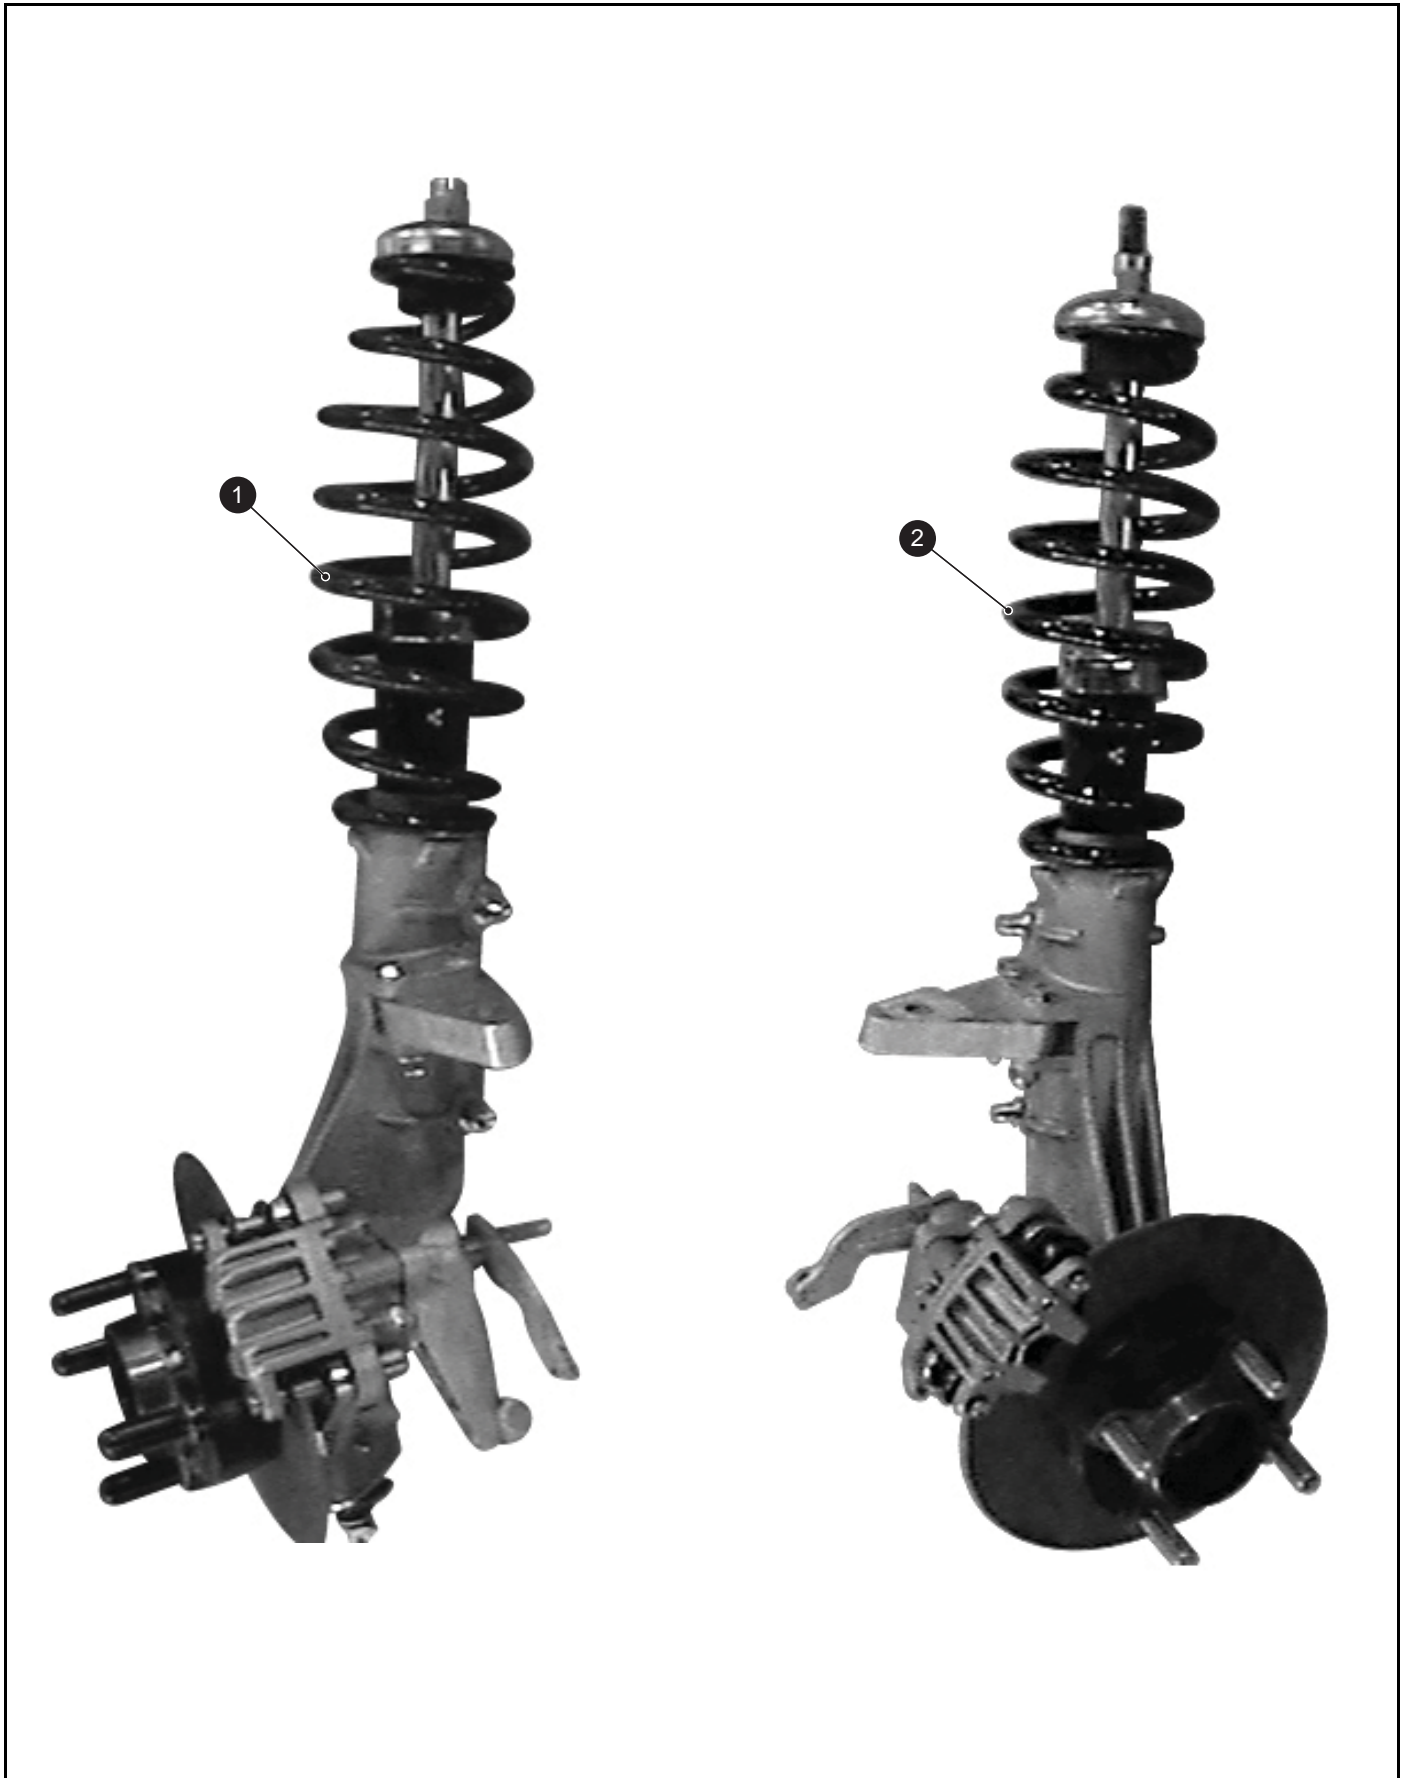

REAR SUSPENSION